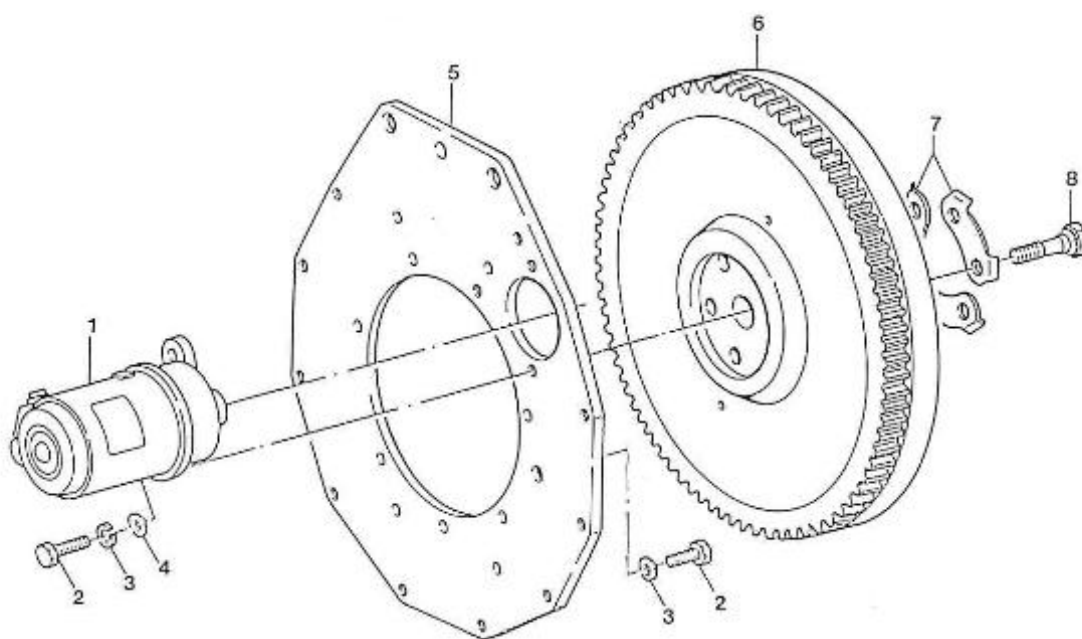

4.190HE STANDARD ENGINE / FLYWHEEL

Part number	Item	Désignation article	Quantity
970302070	1	STARTER,MOTOR 12V 0,8KW	1
970300044	2	BOLT,HEX M10X1,25X 25	13
970119136	3	WASHER,SPRING D10	13
970119135	4	WASHER,PLAIN D10	2
970301626	5	PLATE,REAR END 4.190	1
970301627	6	FLYWHEEL,CPL.4.190	1
970302397	7	WASHER,FLYWHEEL 3PCS.	1
970302396	8	BOLT,FLYWHEEL	6