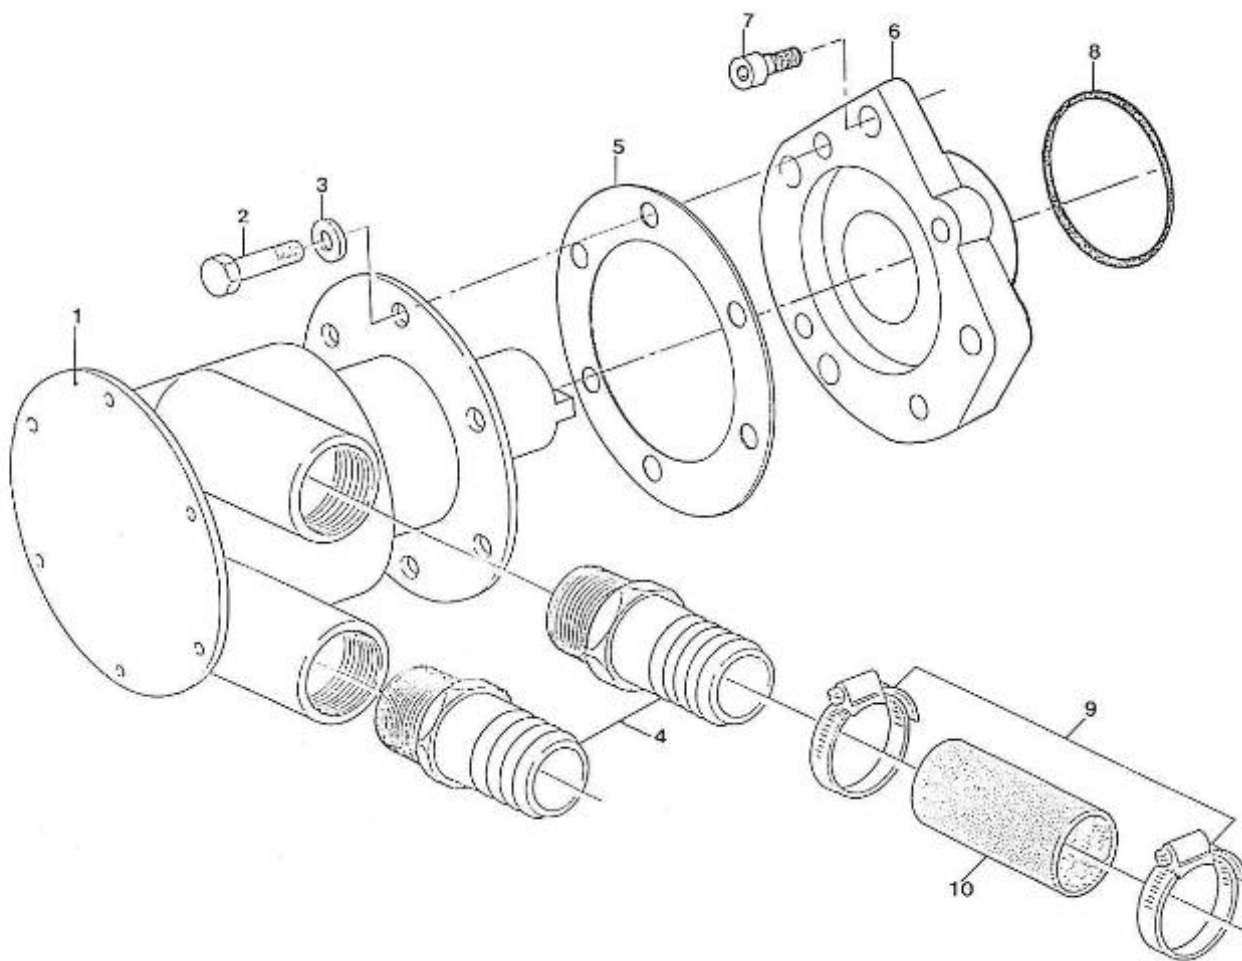

4.190HE STANDARD ENGINE / SEA WATER PUMP

Part number	Item	Désignation article	Quantity
970301725	1	PUMP,WATER F5B-9 4.190	1
970439910	2	BOLT,HEX M 6X 16	4
970609602	3	WASHER,CORRUGATED D 6	4
970604515	4	CONNECTION,HOSE HBW-20	2
970614511	5	GASKET,WATER PUMP F5B-9	1
970300254	6	FLANGE,WATER PUMP 4.110HE	1
970604615	7	BOLT,SOCK M 6X 20	4
970154025	8	O-RING,28,17X3,53	1
970604526	9	CLAMP,HOSE 22-32	2
970646105	10	HOSE,D25 L= 60	1