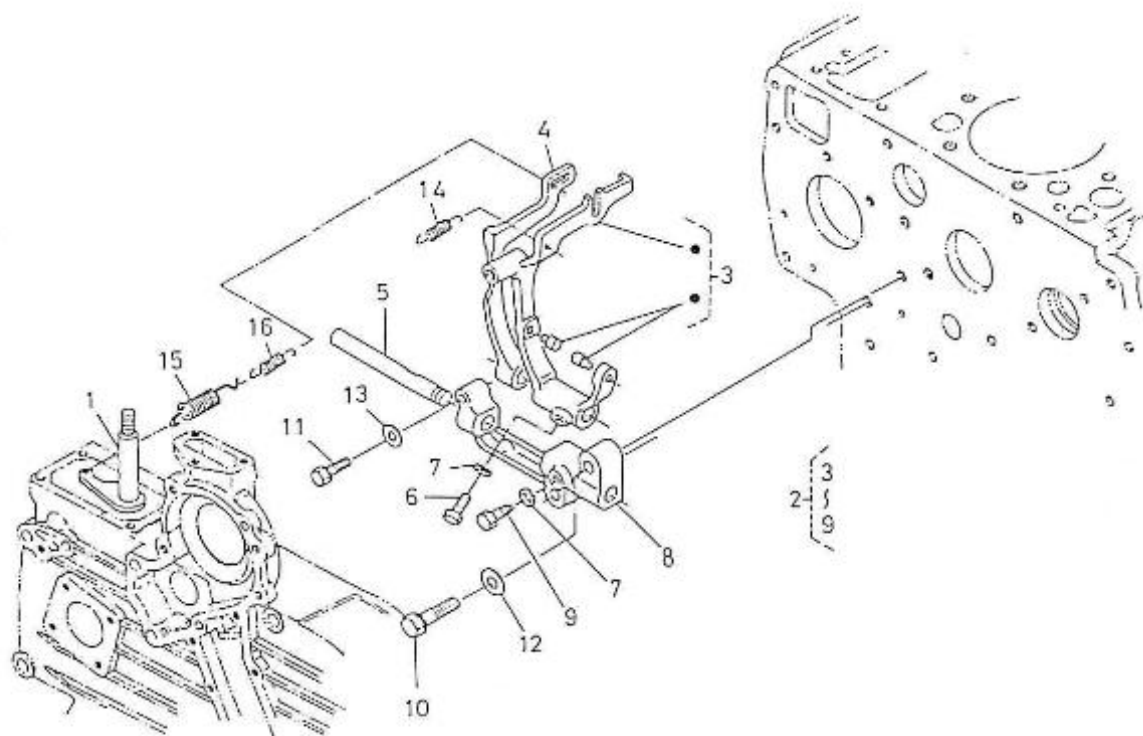

4.190HE STANDARD ENGINE / SPEED REGULATOR

Part number	Item	Désignation article	Quantity
970302030	1	LEVER,GOVERNOR	1
970302031	2	GOVERNOR,CPL.4.190	1
970302032	3	LEVER,FORK CPL.N01	1
970302033	4	LEVER,FORK N02	1
970302035	6	BOLT	1
970119149	7	WASHER, SPRING D 6	2
970302036	8	SUPPORT,FORK LEVER	1
970490520	9	BOLT	1
970302037	10	BOLT,M 8X 32	2
970491323	11	BOLT,M 6X 28	1
970301933	12	WASHER,PLAIN D 8	2
970141326	13	WASHER, PLAIN D6	1
970302038	14	SPRING,START	1
970161314	15	SPRING,GOVERNOR N01	1
970161315	16	SPRING,GOVERNOR N02	1