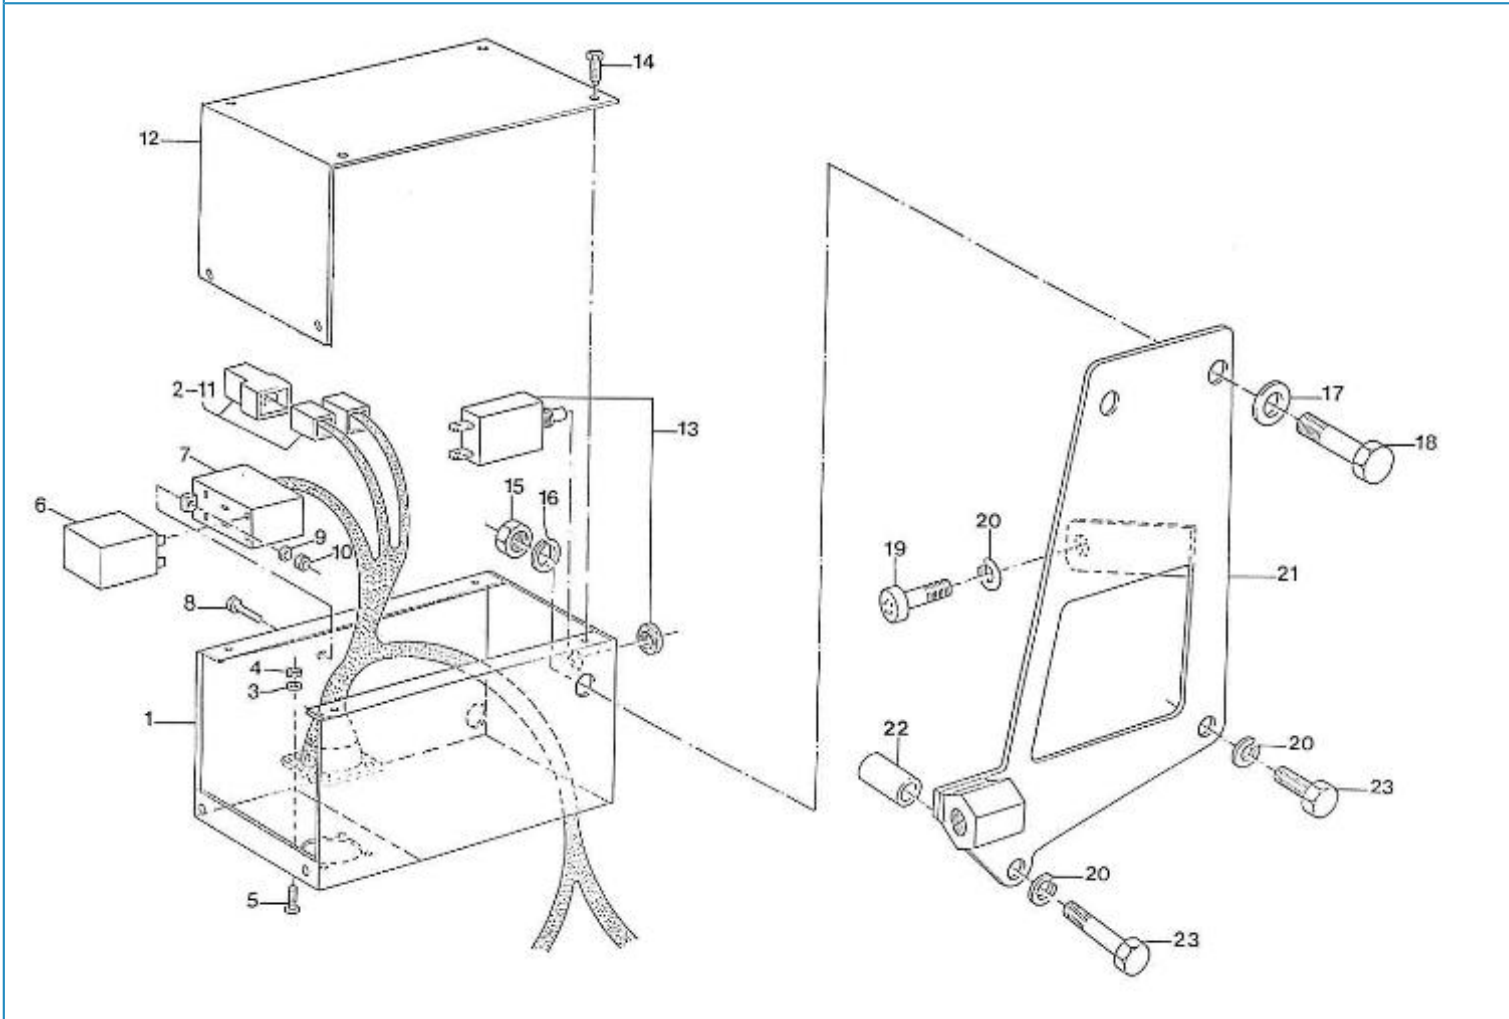

4.190HE STANDARD ENGINE / ELECTRICAL BOX

Part number	Item	Désignation article	Quantity
970307424	1	HOSE	1
970301845	2	WIRING,ENGINE KUBOTA SERIES	1
970301192	3	WASHER,PLAIN D 4	4
970302150	6	RELAIS,AUTO TIMER GLOWPLUG 12V	1
970302420	8	BOLT,HEX M 5X 10	1
970300318	9	WASHER,SPRING D 5	1
970609904	10	NUT,M 5	1
970301047	11	DIODE,HOLDER CPL.POSITIVE -L-	2
970301191	14	NUT,M 4 A2	6
970119143	15	NUT, M10	2
970119136	16	WASHER,SPRING D10	2
970119135	17	WASHER,PLAIN D10	2
970644008	18	BOLT,HEX M10X 35	2
970498003	19	BOLT,SOCK M 8X 25	1
970119138	20	WASHER,SPRING D 8	3
970301727	21	SUPPORT,MAINBOX-FUEL FILTER 4.	1
970300375	22	SPACER	1