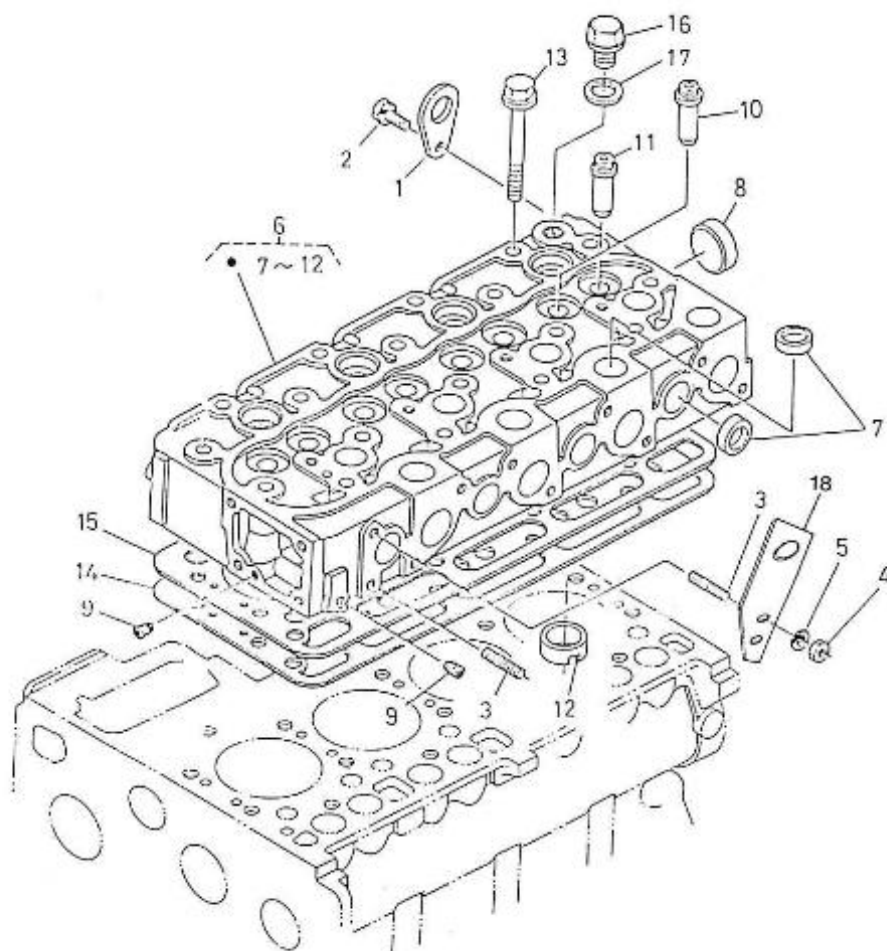

4.190HE STANDARD ENGINE / CYLINDER HEAD

Part number	Item	Désignation article	Quantity
970490901	1	HOOK,ENGINE 2.60-3.90-4.110	1
970490919	2	BOLT,M 8X 16	1
970301935	3	STUD	2
970490903	4	NUT,M 8	2
970490904	5	WASHER,SPRING D 8	2
970301936	6	HEAD,CYLINDER CPL 4.190	1
970301937	7	CAP,FREEZE	12
970301938	8	CAP,FREEZE	1
970490107	9	PLUG,SOCK	2
970301939	10	GUIDE,VALVE INTAKE 4.190	4
970301940	11	GUIDE,VALVE EXHAUST	4
970302398	12	CHAMBER,COMBUSTION	4
970301941	13	BOLT,CYL.HEAD	18
970301944	14	GASKET,CYL:HEAD 4.190	1
970301945	15	SHIM,CYLINDER HEAD 4.190	1
970150915	16	PLUG,CYL.HEAD	1
970150919	17	WASHER,SEAL	1
970302147	18	HOOK,ENGINE 4.190	1