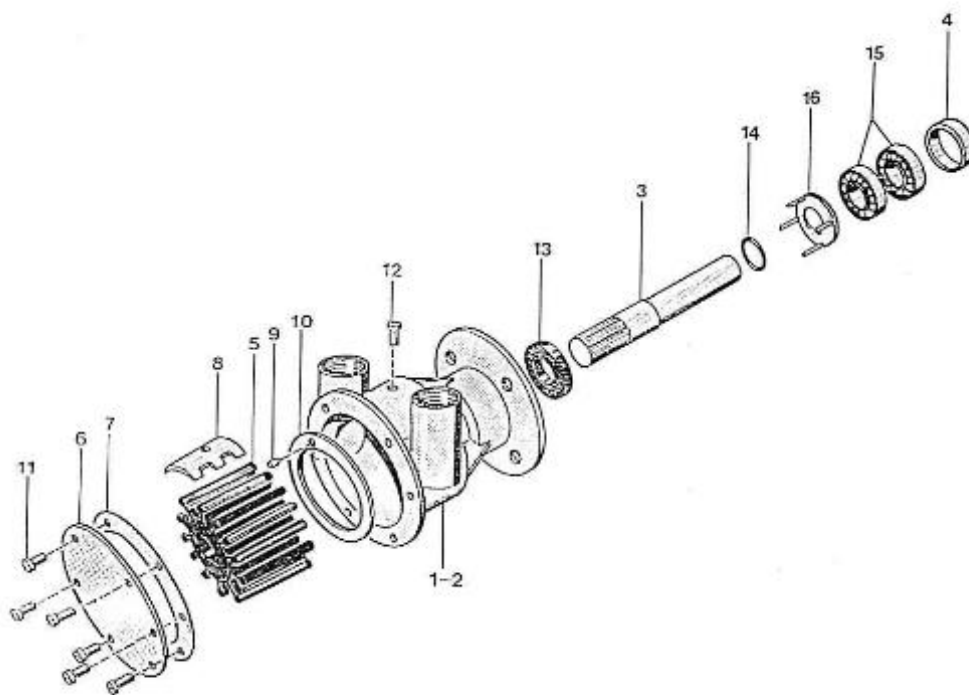

4.190HE STANDARD ENGINE / SEA WATER PUMP - DETAILS

Part number	Item	Désignation article	Quantity
970301725	1	PUMP,WATER F5B-9 4.190	1
970302154	3	SHAFT,WATER PUMP F5B-9	1
970303672	4	GUIDE,WATER PUMP F5B-9000	1
970604530	5	IMPELLER,WATER PUMP F 5B/-9	1
970303673	6	COVER,END W/PUMP F5B-9000	1
970604529	7	GASKET,F5B	1
970303674	8	CAM,WATER PUMP F5B-9000	1
970303675	9	PIN,WATER PUMP F5B-9000	1
970300891	10	PLATE,WEAR W/PUMP F5B-9000	1
970303677	11	SCREW,COVER W/PUMP F5B-9000	6
970303678	12	SCREW,CAM WATER PUMP F5B-9000	1
970614516	13	O-RING SEAL	1
970303679	14	O-RING,WATER PUMP F5B-9000	1
970770251	15	BEARING,BAIL WATER PUMP F5B-90	2
970303680	16	WASHER,WATER PUMP F5B-9000	1