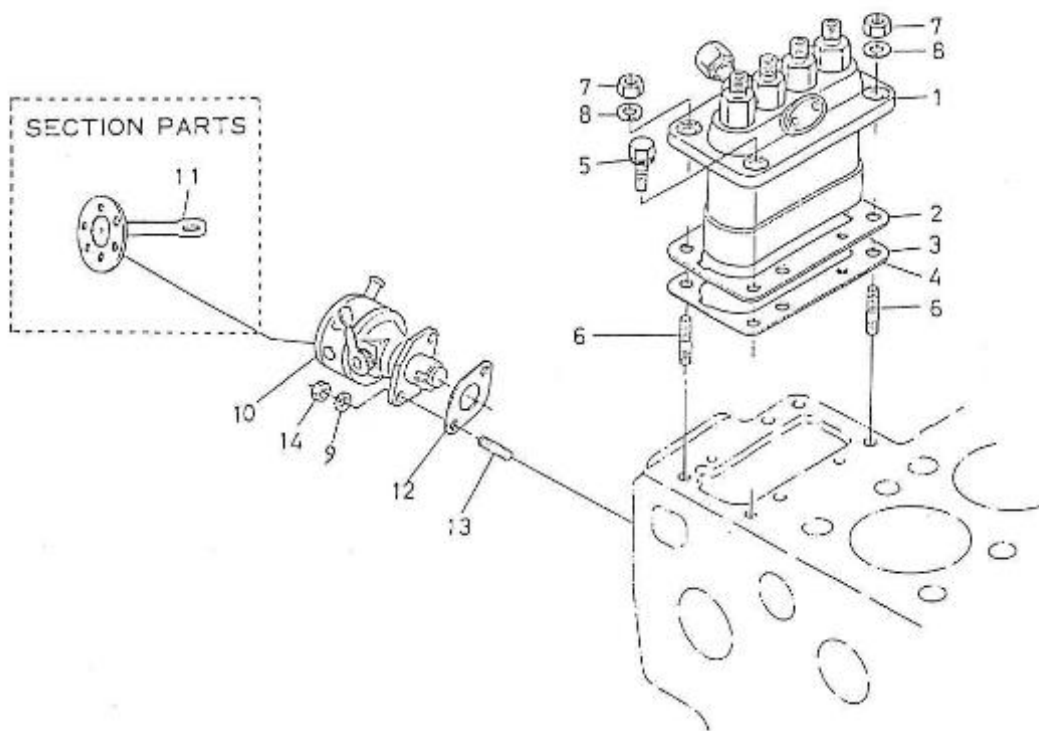

4.190HE STANDARD ENGINE / INJECTION AND FEED PUMP

Part number	Item	Désignation article	Quantity
970302090	1	PUMP,INJECTION 4.190 CPL	1
970302086	2	SHIM,INJECTION PUMP 4.190	1
970302087	3	SHIM,INJECTION PUMP 4.190	1
970302412	4	SHIM,INJECTION PUMP 0.45	1
970492138	5	BOLT,M 8X 22	4
970300103	6	STUD,M 8X 20	2
970490903	7	NUT,M 8	2
970490904	8	WASHER,SPRING D 8	2
970119149	9	WASHER, SPRING D 6	2
970512501	10	PUMP,FUEL FEED CPL.MANUAL	1
970307110	11	COMP.DIAPHRAGM NA	1
970492512	12	GASKET,FUEL PUMP	1
970492513	13	STUD, M 6X 16	2
970151133	14	NUT,M 6	2