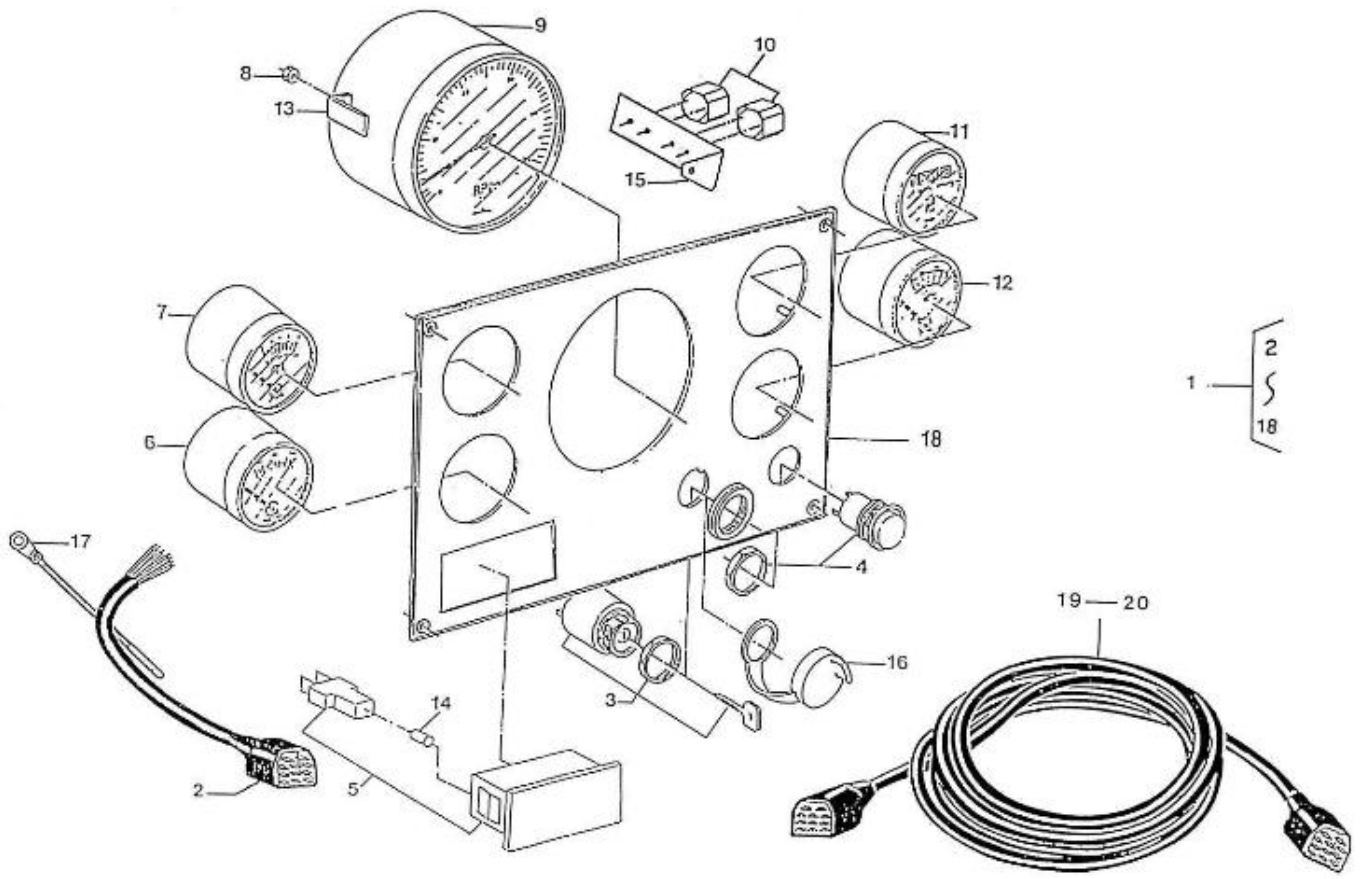

4.190HE STANDARD ENGINE / INSTRUMENT PANELS

PANEL "C" (Optional équipment)

Part number	Item	Désignation article	Quantity
970304004	2	ENS. CABLAGE TABLEAU 5 INSTR	1
970301662	2	GAUGE,VDO,TEMP/VOLT 40-120,8-1	1
970302667	3	SWITCH,BOSCH STARTER + GLOWING	1
970300968	3	SWITCH,BOSCH,STARTER	1
970300967	4	BUTTON,PUSH	1
970300920	4	CLAMP,INSTRUMENTS	8
970301846	4	RELAIS,12V-30A	1
970301576	5	BUTTON,PUSH -STOP/GLOW-	1
970301191	5	NUT,M 4 A2	8
970856005	5	INDICATORI OTTICI A 4 SPIE	1
970302684	6	BUZZER,SONITRON SMA 24A P17.05	2
970850603	6	THERM.V. 120C 12V D52	1
970850705	7	OIL PRESSURE GAUGE 5B	1
970856011	8	BULB 12V-2W	2
970301191	8	NUT,M 4 A2	12
970302667	9	SWITCH,BOSCH STARTER + GLOWING	1
970302288	10	BUZZER,SONITRON SM-2B	1
970300967	10	BUTTON,PUSH	1
970302684	10	BUZZER,SONITRON SMA 24A P17.05	2
970856005	11	INDICATORI OTTICI A 4 SPIE	1
970850801	12	VOLTMETER	1
970301192	12	WASHER,PLAIN D 4	18
970856011	12	BULB 12V-2W	4
970301191	13	NUT,M 4 A2	18
970300920	13	CLAMP,INSTRUMENTS	12
970302663	13	WIRING,PANEL 2INSTR. ADDITION	1
970300920	14	CLAMP,INSTRUMENTS	8
970304021	14	COVER	1
970301046	14	DIODE,HOLDER CPL.NEGATIVE -M-	1
970856011	14	BULB 12V-2W	9
970301662	15	GAUGE,VDO,TEMP/VOLT 40-120,8-1	1
970856011	15	BULB 12V-2W	4
970304019	15	CABLEBINDER,PLASTIC 4.8X195	1
970302669	16	PLATE,PANEL 2 INSTR W/SW GLOW/	1
970304021	16	COVER	1
970302665	17	WIRING,INTERMEDIATE 4MTR 11POS	1
970856011	17	BULB 12V-2W	1
970304019	17	CABLEBINDER,PLASTIC 4.8X195	1
970302666	18	WIRING,INTERMEDIATE 8MTR 11POS	1
970300944	18	WIRING,INTERMEDIATE (4 MTR)	1
970302665	19	WIRING,INTERMEDIATE 4MTR 11POS	1
970302666	20	WIRING,INTERMEDIATE 8MTR 11POS	1