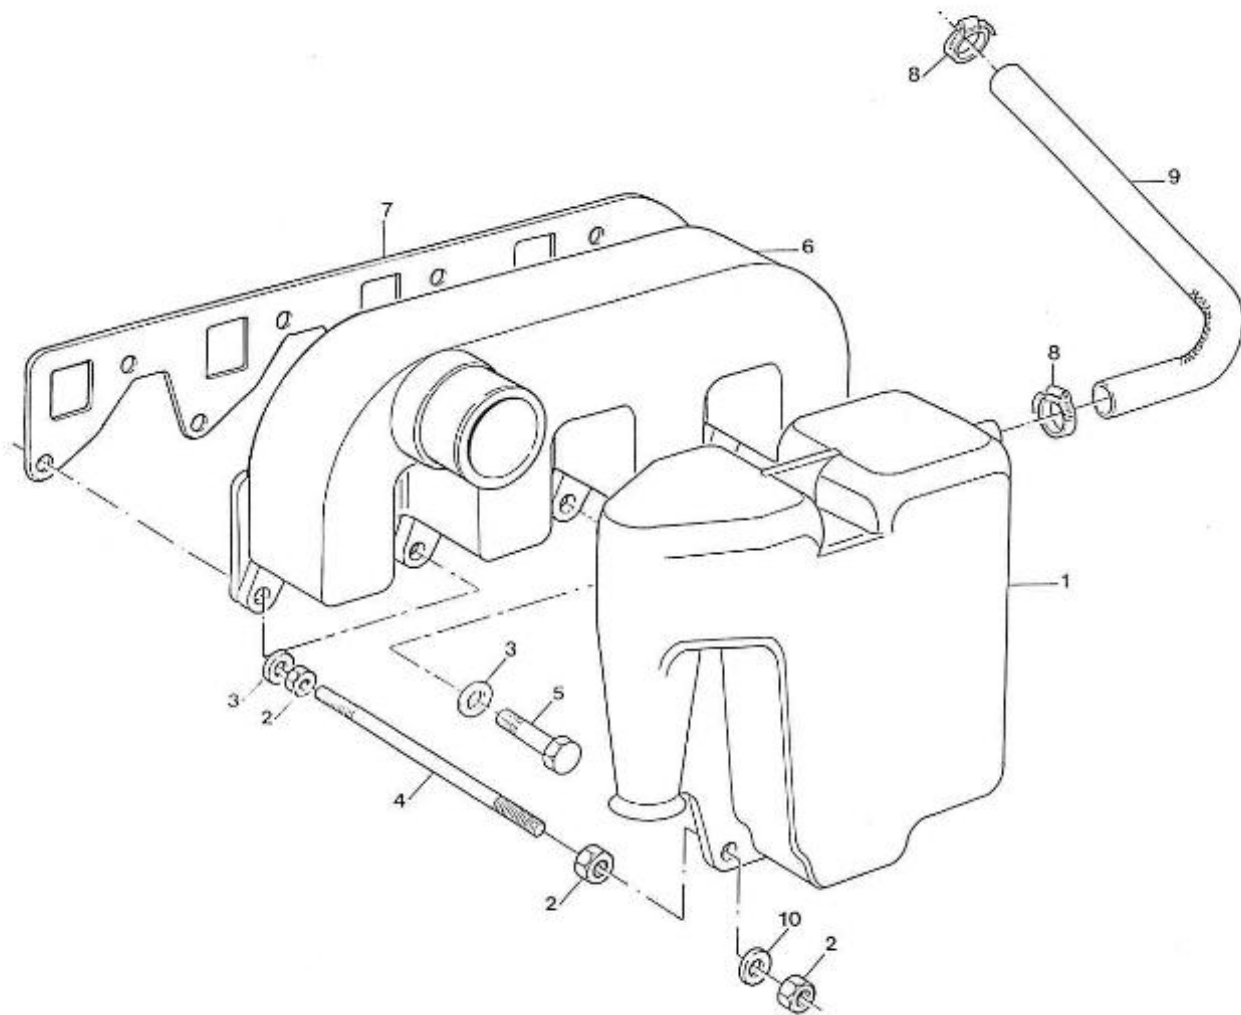

4.190HE STANDARD ENGINE / AIR FILTER

Part number	Item	Désignation article	Quantity
970301715	1	FILTER,AIR 4.190 6.280	1
970027322	2	NUT,M 8	6
970119139	3	WASHER,CORRUGATED D8	4
970301581	4	STUD,M 8X110	2
970492138	5	BOLT,M 8X 22	2
970302136	6	MANIFOLD,INTAKE 4.190	1
970302137	7	GASKET,INTAKE MANIFOLD 4.190	1
970439306	8	CLAMP	2
970496045	9	HOSE,CARTER DEAIR	1
970027323	10	WASHER,PLAIN D 8	2