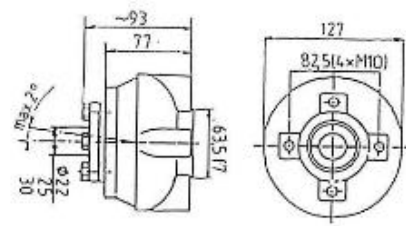

4.190HE STANDARD ENGINE / COUPLING

4" MAX. TORQUE 18 Kgm, 2,5HP/100 RPM

Part number	Item	Désignation article	Quantity
970300733	1	FLEXIBLE COUPLING 4 P	1
970301226	4	""CONE,CLAMPING 4"" 22""	1
970301104	5	""CONE,CLAMPING 4"" 25""	1
970301105	6	""CONE,CLAMPING 4"" 30""	1
970301221	8	COUPLING	1
970609157	9	BOLT,SOCK M10X 55	4
970119143	10	NUT, M10	4
970119136	11	WASHER,SPRING D10	4
970621020	12	STUD,M10X 22	4
970409603	13	BOLT,HEX M 8X 25	6
970307180	14	FLEXIBLE COUPLING	1
970307181	15	FLEXIBLE COUPLING	1
970307182	16	FLEXIBLE COUPLING	1
970307183	17	FLEXIBLE COUPLING	1
970307184	18	FLEXIBLE COUPLING	1
970307185	19	FLEXIBLE COUPLING	1
970307186	20	FLANGE	1
970307187	21	FLANGE	1
970307192	22	SET OF GASKETS	1