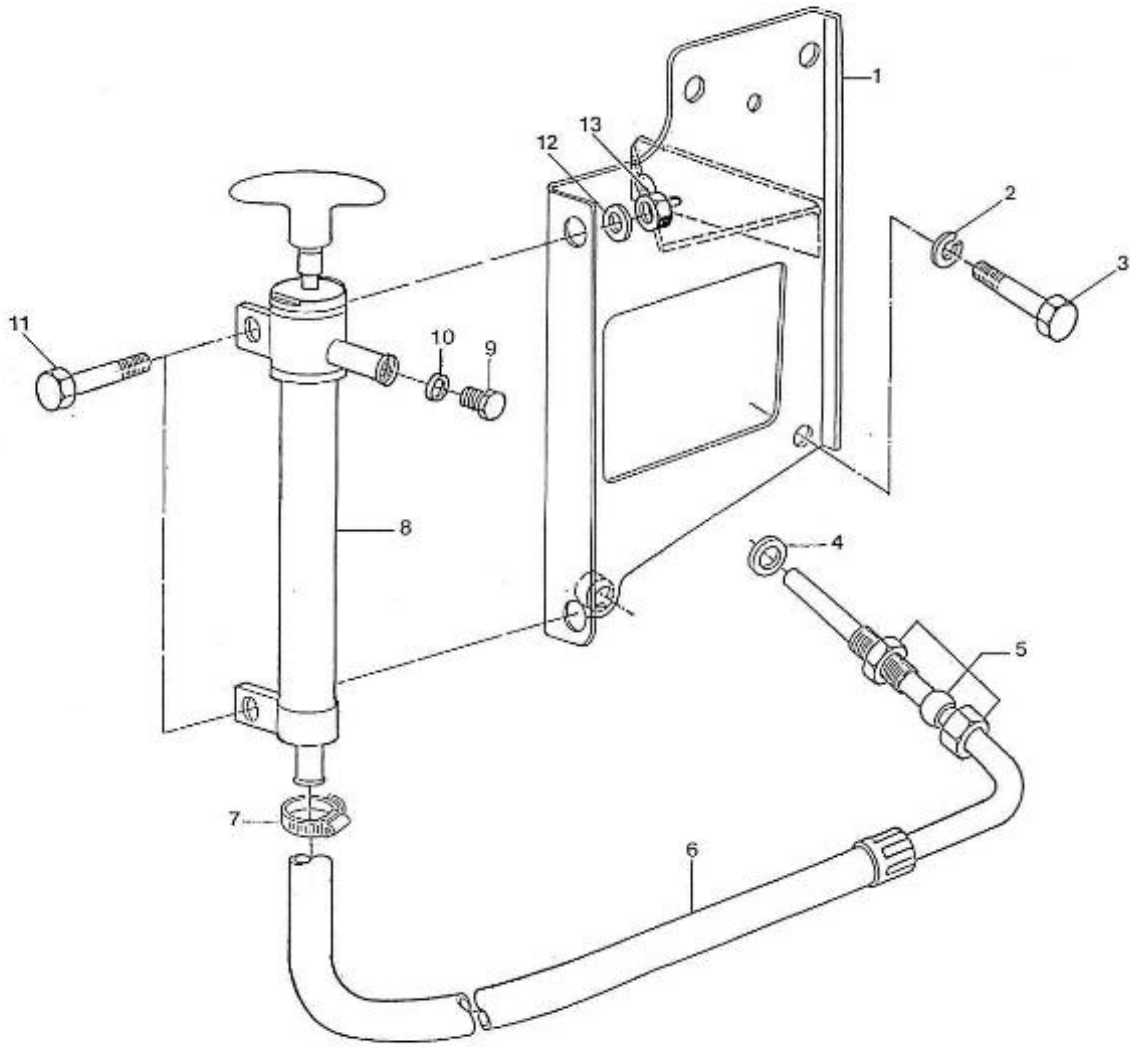

4.190HE STANDARD ENGINE / OIL DRAIN PUMP

Part number	Item	Désignation article	Quantity
970301727	1	SUPPORT,MAINBOX-FUEL FILTER 4.	1
970302677	1	SUPP,FUELFILTER-OILEXTR.4.190,	1
970119138	2	WASHER,SPRING D 8	3
970498003	3	BOLT,SOCK M 8X 25	1
970301280	3	BOLT,HEX M 8X 90	2
970300199	4	GASKET,RING D16	1
970300375	4	SPACER	1
970300306	5	GASKET,RING D14	4
970432515	6	BOLT,BANJO M14X1,5	2
970304102	6	DRAIN OIL PIPE	1
970439306	7	CLAMP	1
970300797	8	CONNECTION,BANJO D=8/M14	1
970439302	8	PUMP,OIL EXTRACTION	1
970832061	9	BOLT	1
970300288	10	GASKET,M8	1
970301416	10	PUMP,OIL EXTRACTION	1
970300199	11	GASKET,RING D16	1
970439910	11	BOLT,HEX M 6X 16	2
970119149	12	WASHER, SPRING D 6	2
970300288	12	GASKET,M8	1
970832061	13	BOLT	1
970635460	13	NUT,M 6	2
970302421	14	HOSE,OILEXTRACTION 4.190 CPL	1