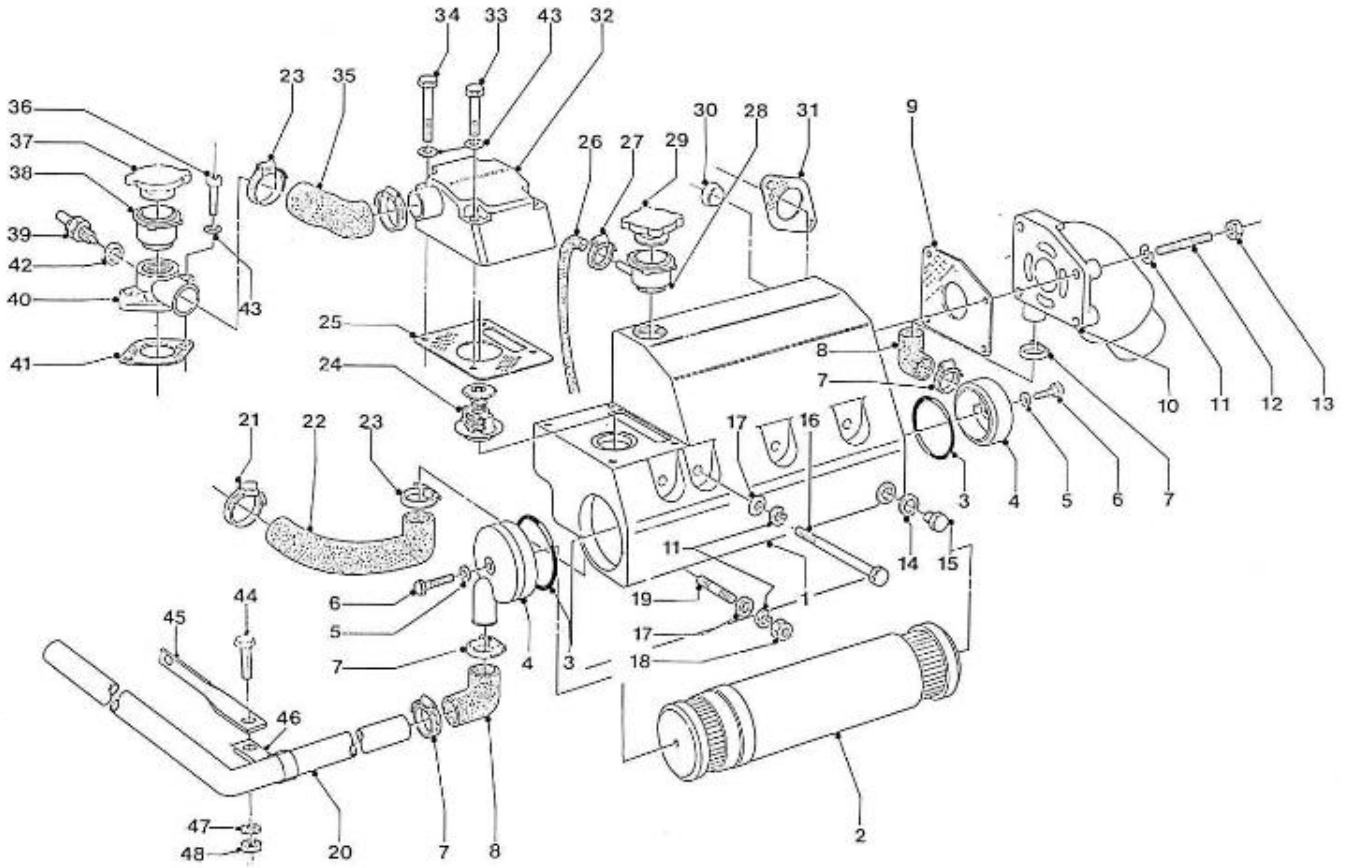

4.190HE STANDARD ENGINE / HEAT EXCHANGER

Part number	Item	Désignation article	Quantity
970307713	2	TUB STACK	1
970301719	3	O-RING,68,00X4,00	2
970307714	4	COVER	2
970300288	5	GASKET,M8	2
970301263	6	BOLT,M 8X 45 -A2-	2
970604526	7	CLAMP,HOSE 22-32	4
970301713	8	HOSE,ELBOW COVER HEATEX.4.190	2
970301710	9	GASKET,MIXER 4.190	1
970301706APR	10	MIXER	1
970119138	11	WASHER,SPRING D 8	12
970300374	12	STUD,M 8X 30	4
970027322	13	NUT,M 8	4
970300306	14	GASKET,RING D14	1
970875506	15	PLUG	1
970301703	16	BOLT,HEX M 8X160	4
970119138	17	WASHER,SPRING D 8	8
970027322	18	NUT,M 8	4
970300374	19	STUD,M 8X 30	4
970307424	20	HOSE	1
970604533	21	CLAMP,HOSE 32-44	1
970301718	22	HOSE,WATER RETURN D32-34	1
970300922	23	CLAMP,HOSE 26-38	3
970301412	24	THERMOSTAT,82X	1
970301408	25	GASKET,THERMOSTAT COVER	1
970300077	26	HOSE,D 8 L= 450	1
970439306	27	CLAMP	1
970300151	28	FILLING,NECK WATER	1
970604614	29	CAP,FILLING 0, 7 DOUBLE SEAL	1
970494517	30	CAP,FREEZE	2
970302169	31	GASKET,EXHAUST MANIFOLD 4.190-	4
970301403	32	COVER,THERMOSTAT	1
970300409	33	BOLT,HEX M 8X 55	2
970300261	34	BOLT,HEX M 8X 80	2
970301714	35	HOSE,D32 COVER THERMO.4.190	1
970635916	36	BOLT,SOCK M 8X 35	2
970604614	37	CAP,FILLING 0, 7 DOUBLE SEAL	1
970301734	38	FILLING,NECK CPL.4.190	1
970851602	39	WATER TEMPERATURE SENDER	1
970301711	40	FLANGE,WATER INTAKE 4.190	1
970301730	41	GASKET,FLANGE	1
970300306	42	GASKET,RING D14	1
970119139	43	WASHER,CORRUGATED D8	6
970439910	44	BOLT,HEX M 6X 16	1
970302233	45	SUPPORT,PIPE CLAMP	1
970304071	46	CLAMP	1
970119149	47	WASHER, SPRING D 6	1