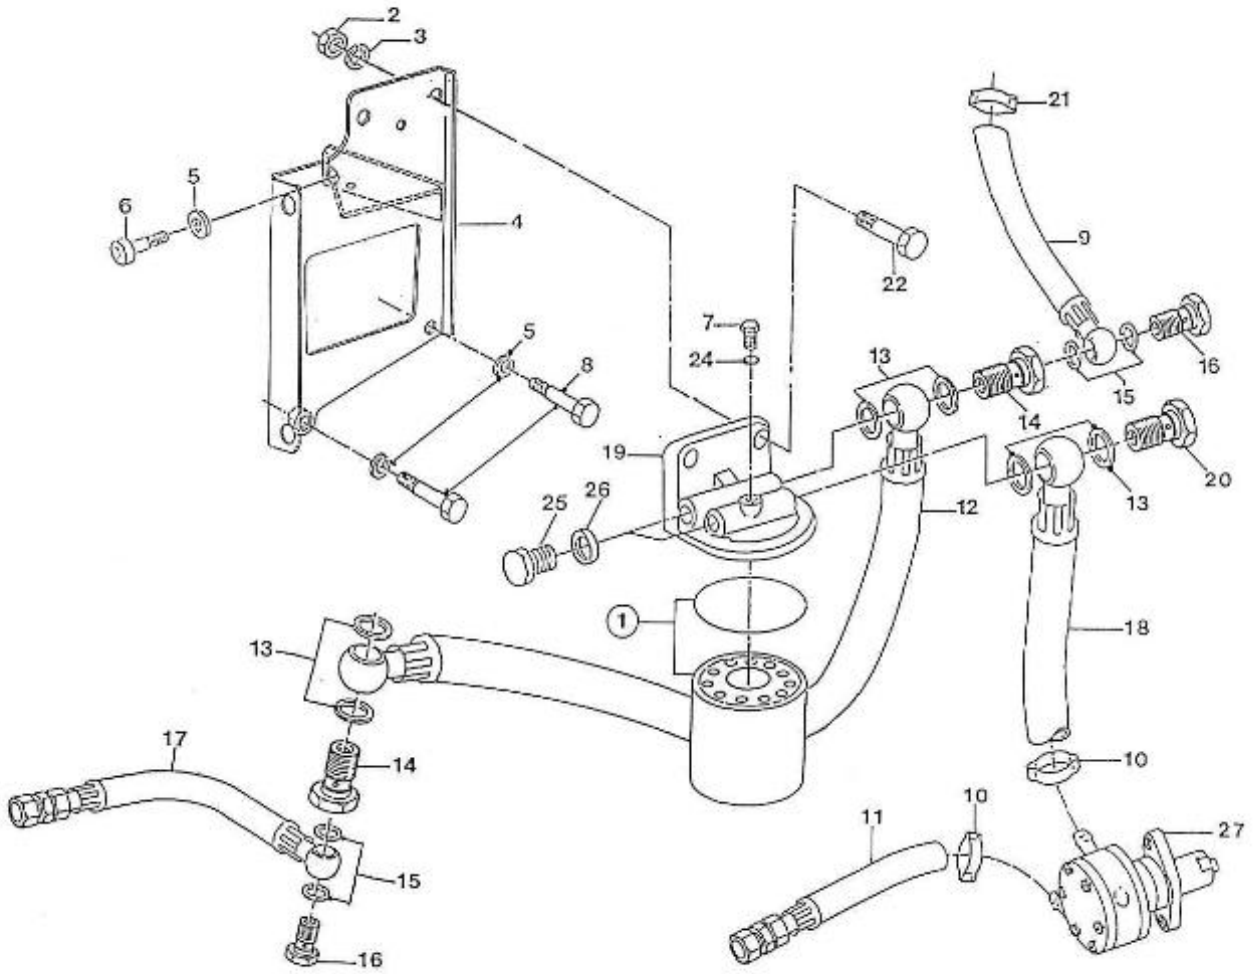

4.190HE STANDARD ENGINE / FUEL FILTER

Part number	Item	Désignation article	Quantity
970875102	1	FILTER	1
970622350	1	FILTER,FUEL	1
970119143	2	NUT, M10	2
970119136	3	WASHER,SPRING D10	2
970302677	4	SUPP,FUELFILTER-OILEXTR.4.190,	1
970301727	4	SUPPORT,MAINBOX-FUEL FILTER 4.	1
970119138	5	WASHER,SPRING D 8	3
970498003	6	BOLT,SOCK M 8X 25	1
970832061	7	BOLT	1
970300375	7	SPACER	1
970301280	8	BOLT,HEX M 8X 90	2
970302329	9	HOSE,FUEL D 3 L= 180 CPL.	1
970439306	10	CLAMP	2
970302330	11	HOSE,FUEL SUPPLY CPL.	1
970301850	12	HOSE,FUEL INJ.PUMP CPL.	1
970300306	13	GASKET,RING D14	8
970300327	14	BOLT,BANJO M14X1,5XM8	2
970300288	15	GASKET,M8	4
970432133	16	BOLT,BANJO M 8	2
970301851	17	HOSE,FUEL RETURN CPL.	1
970301849	18	HOSE,FUEL SUPPLY CPL.	1
970302494	19	SUPPORT,FUEL FILTER ELEMENT H-	1
970432515	20	BOLT,BANJO M14X1,5	1
970310171	21	CLAMP	1
970644008	22	BOLT,HEX M10X 35	2
970635508	22	BOLT,HEX M10X 25	2
970119135	23	WASHER,PLAIN D10	2
970300288	24	GASKET,M8	1
970875506	25	PLUG	2
970300306	26	GASKET,RING D14	2
970512501	27	PUMP,FUEL FEED CPL.MANUAL	1
970622350	28	FILTER,FUEL	1