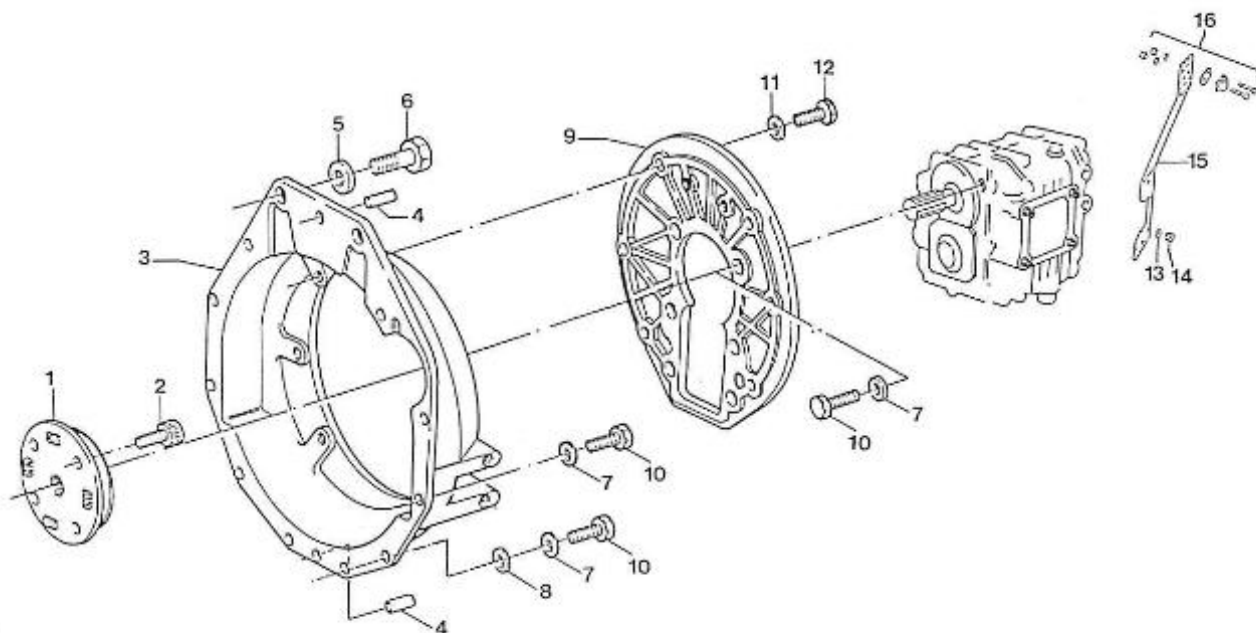

4.190HE STANDARD ENGINE / GEAR BOX FLANGE

Part number	Item	Désignation article	Quantity
970776350	1	DAMPERPLATE	1
970119147	2	BOLT, SOCK M 6X12	8
970301628H	3	CARTER VOLANT 4.220-5.280	0
970302149	4	PIN,CYLINDRICAL D10X 20	2
970647606	5	WASHER,CORRUGATED D12	2
970301736	6	BOLT,HEX M12X1,25X 30	2
970119139	7	WASHER,CORRUGATED D8	16
970119138	8	WASHER,SPRING D 8	2
970301709	9	PLATE,ADAPTOR HBW50-100-150	1
970119141	10	BOLT,HEX M8X 20	16
970119137	11	WASHER,CORRUGATED D10	6
970635508	12	BOLT,HEX M10X 25	6
970119139	13	WASHER,CORRUGATED D8	2
970027322	14	NUT,M 8	2
970300373	15	SUPPORT,CONTROL HBW	1
970835020	16	CLAMP	1