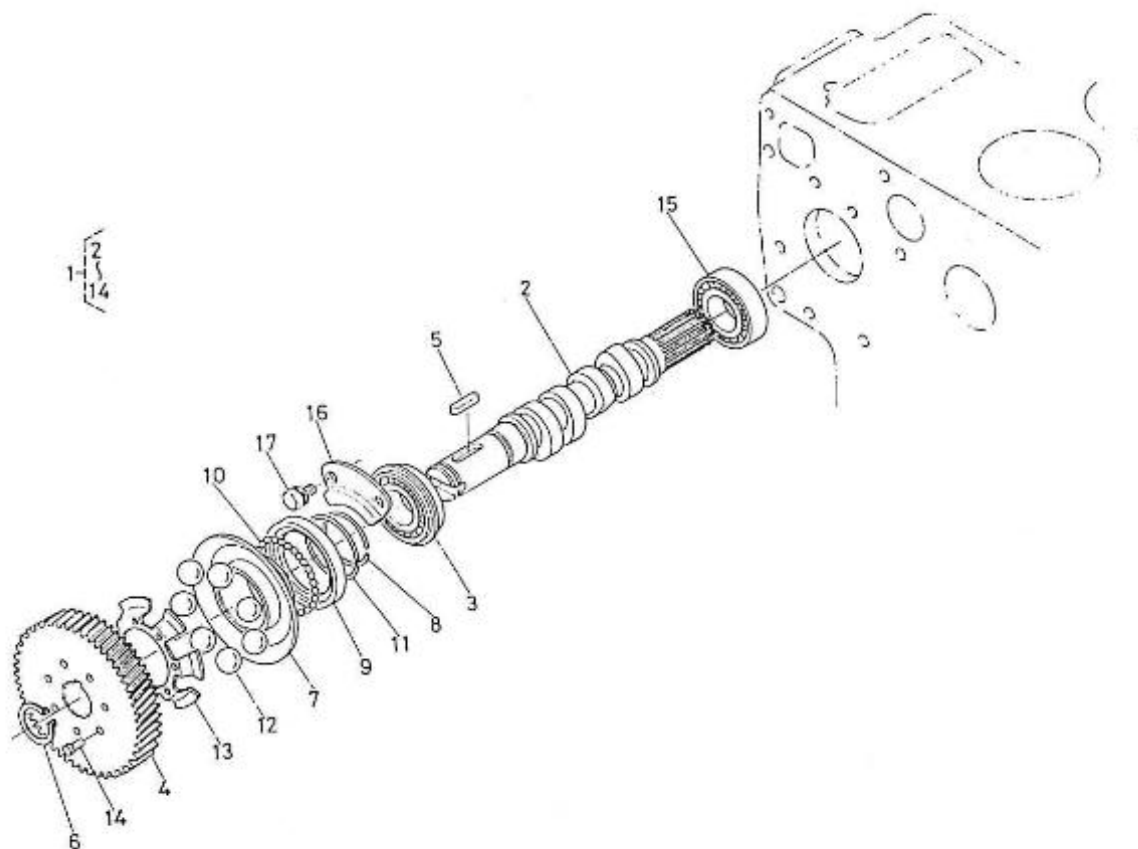

4.190HE STANDARD ENGINE / CAMSHAFT INJECTION PUMP

Part number	Item	Désignation article	Quantity
970302092	1	CAMSHAFT,FUEL CPL.4.190	1
970302092	2	CAMSHAFT,FUEL CPL.4.190	1
970312500	3	BEARING, BALL	1
970302095	4	GEAR,INJ.PUMP	1
970312501	5	KEY, FEATHER	1
970302097	6	CIR-CLIP,EXTERNAL	1
970302098	7	SLEEVE,GOVERNOR	1
970302099	8	CIR-CLIP,GOVERNOR SLEEVE	1
970303929	9	CASE,GOVERNOR BALL	1
970492130	10	BEARING,BALL FUEL CAMSHAFT	39
970302100	11	CIR-CLIP,GOVERNOR BALL CASE	1
970302101	12	BEARING,BALL	7
970302103	13	GUIDE,GOVERNOR	1
970302104	14	PIN,RIVET	7
970302105	15	BEARING,CASE	1
970302106	16	STOPPER,FUEL CAMSHAFT	1
970490919	17	BOLT,M 8X 16	2