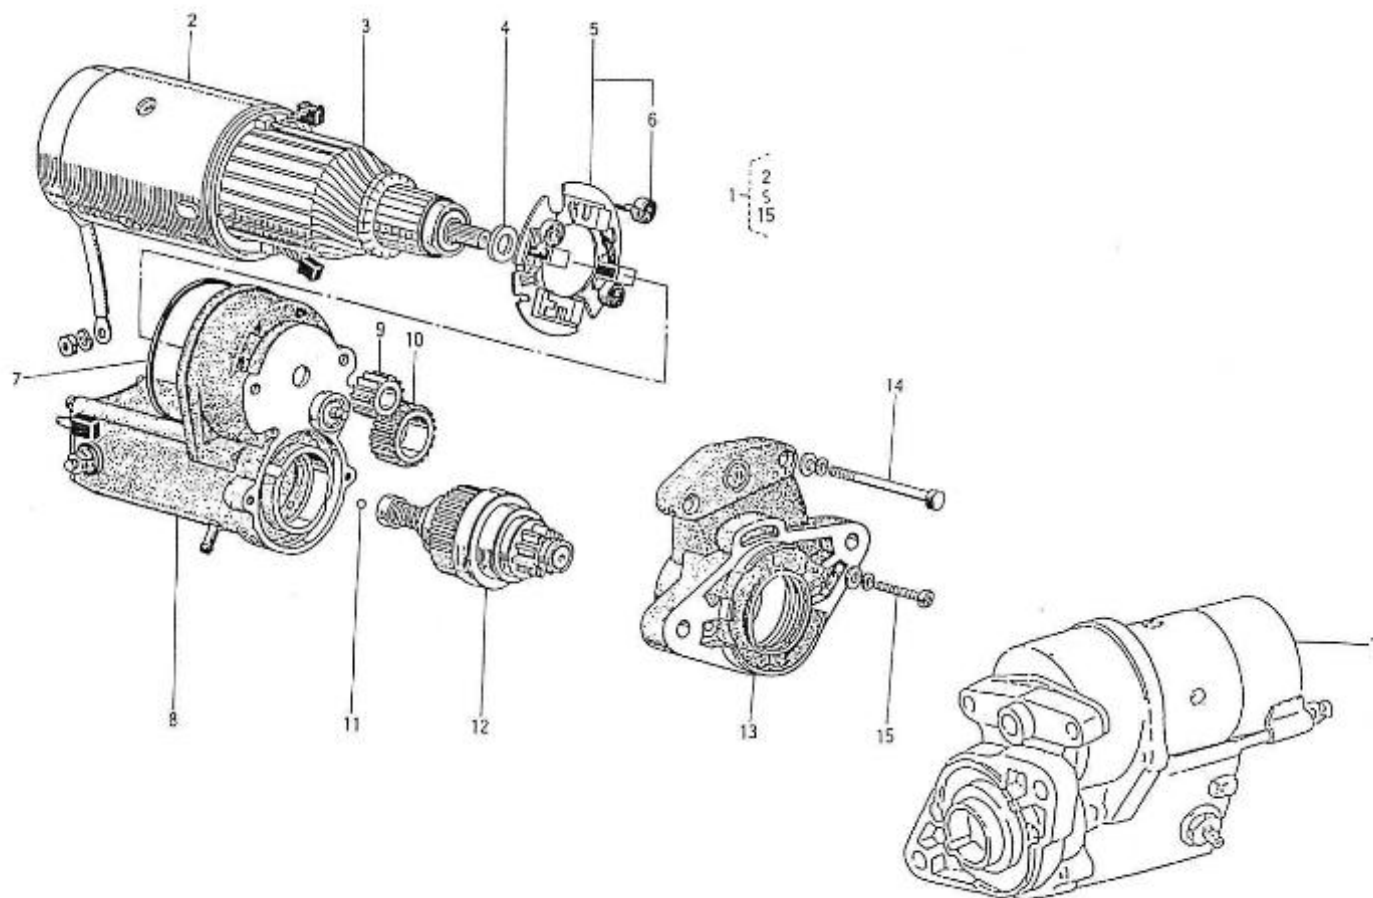

4.190HE STANDARD ENGINE / STATER - DETAILS

Part number	Item	Désignation article	Quantity
970302070	1	STARTER,MOTOR 12V 0,8KW	1
970303987	3	ROTOR,STARTER 6.280	1
970303988	4	GASKET,RING	1
970303989	5	HOLDER,BRUSH	1
970517318	6	SPRING,BRUSH	4
970303990	7	GASKET	1
970303991	8	HOLDER,MAGNETIC SWITCH	1
970303992	9	GEAR,1	1
970517313	10	GEAR,2 STARTER MOTOR 4.110	1
970517316	11	BHEARING,BALL STARTER MOTOR	1
970303994	12	PINION,SWITCH	1
970303996	14	BOLT	2
970303997	15	SCREW	2