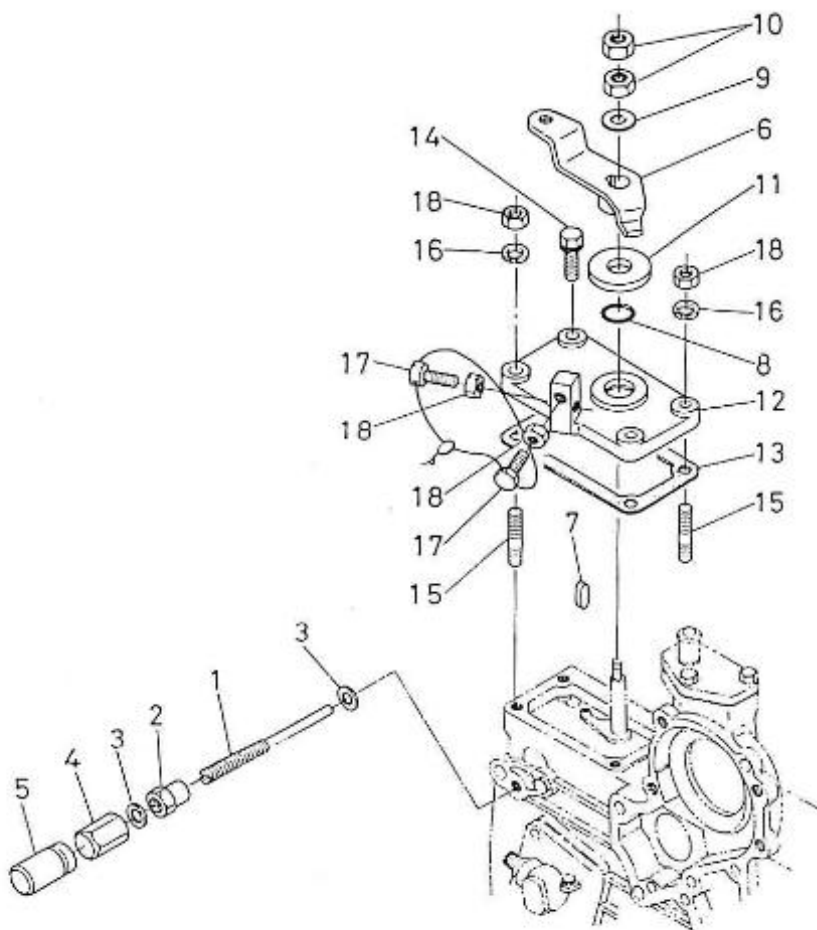

4.190HE STANDARD ENGINE / ACCELERATOR

Part number	Item	Désignation article	Quantity
970302022	1	SCREW,ADJUSTING	1
970140402	2	NUT	1
970150403	3	RING,SEAL	2
970140504	4	NUT, CAP M8	1
970302411	5	CAP,NUT	1
970302023	6	LEVER,SPEED CONTROL	1
970143118	7	KEY,FEATHER	1
970302024	8	O-RING	1
970302025	9	WASHER,PLAIN D 8	1
970302026	10	NUT,M 8	2
970302027	11	SPACER,GOVERNOR	1
970302028	12	COVER,SPEED CONTROL 4.190	1
970302029	13	GASKET,COVER SPEED CONTROL	1
970491536	14	BOLT,M 6X 20	2
970490224	15	STUD	2
970119149	16	WASHER, SPRING D 6	2
970141301	17	BOLT, STOPPER ADJ.	2
970151133	18	NUT,M 6	4