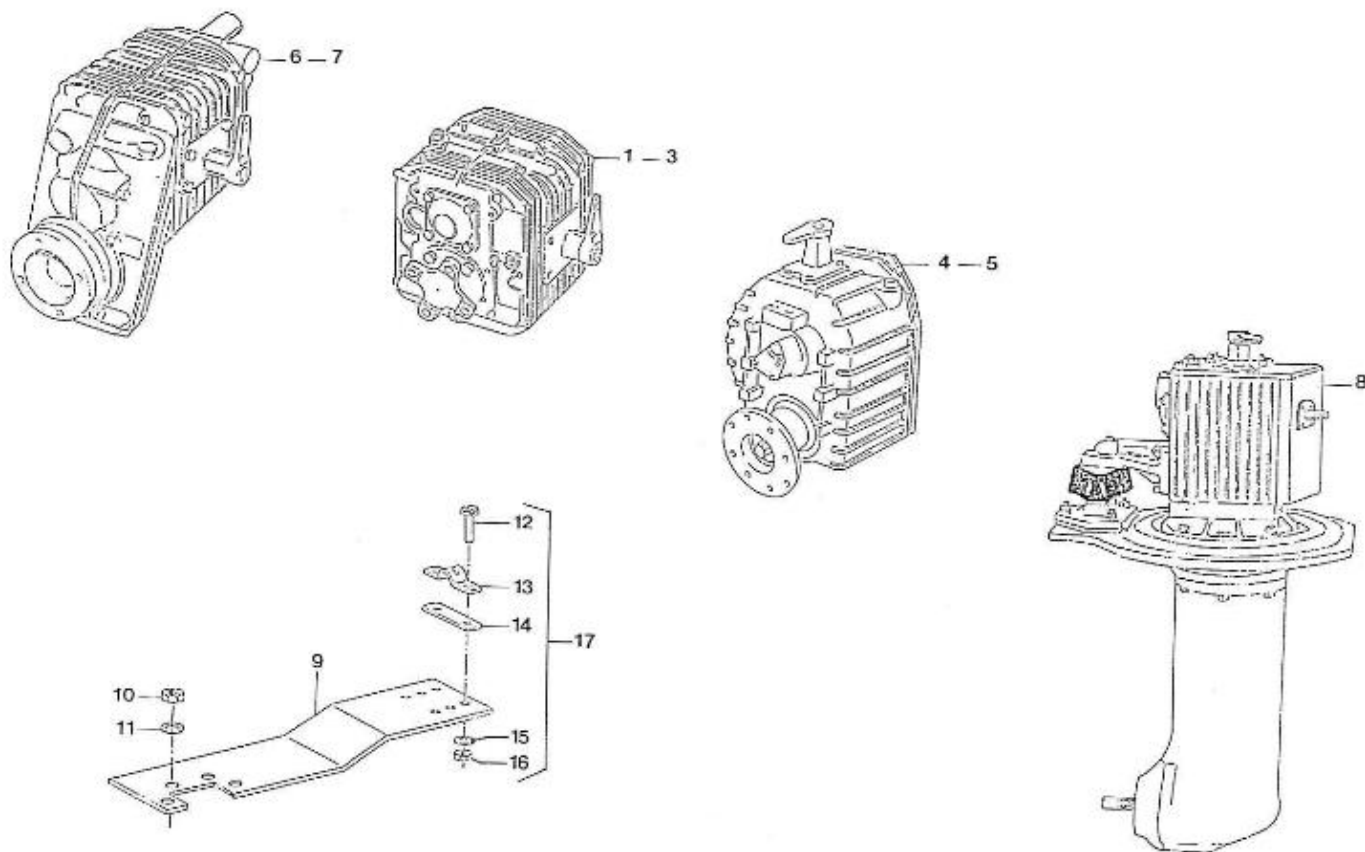

4.190HE STANDARD ENGINE / GEAR BOX

Part number	Item	Désignation article	Quantity
970776330	2	GEARBOX ZF15 M 1.88 S.FL.	1
970307530	3	GEARBOX ZF12 M 2.63	1
970776343	4	ZF15 MA 1.88R	1
970776342	5	GEAR BOX ZF15 MA 2.63	1
970776340	6	GEARBOX ZF 15 MIV 2.13R	1
970776335	7	GEARBOX	1
970300373	9	SUPPORT,CONTROL HBW	1
970027322	10	NUT,M 8	2
970119139	11	WASHER,CORRUGATED D8	2
970300317	12	BOLT,HEX M 5X 16	2
QCC33010TF	13	THREADING COLLAR JACKET 33C	1
QCC33014TF	14	COUNTER PLATE 33/43C	1
970300318	15	WASHER,SPRING D 5	2
970609904	16	NUT,M 5	2
970835020	17	CLAMP	1