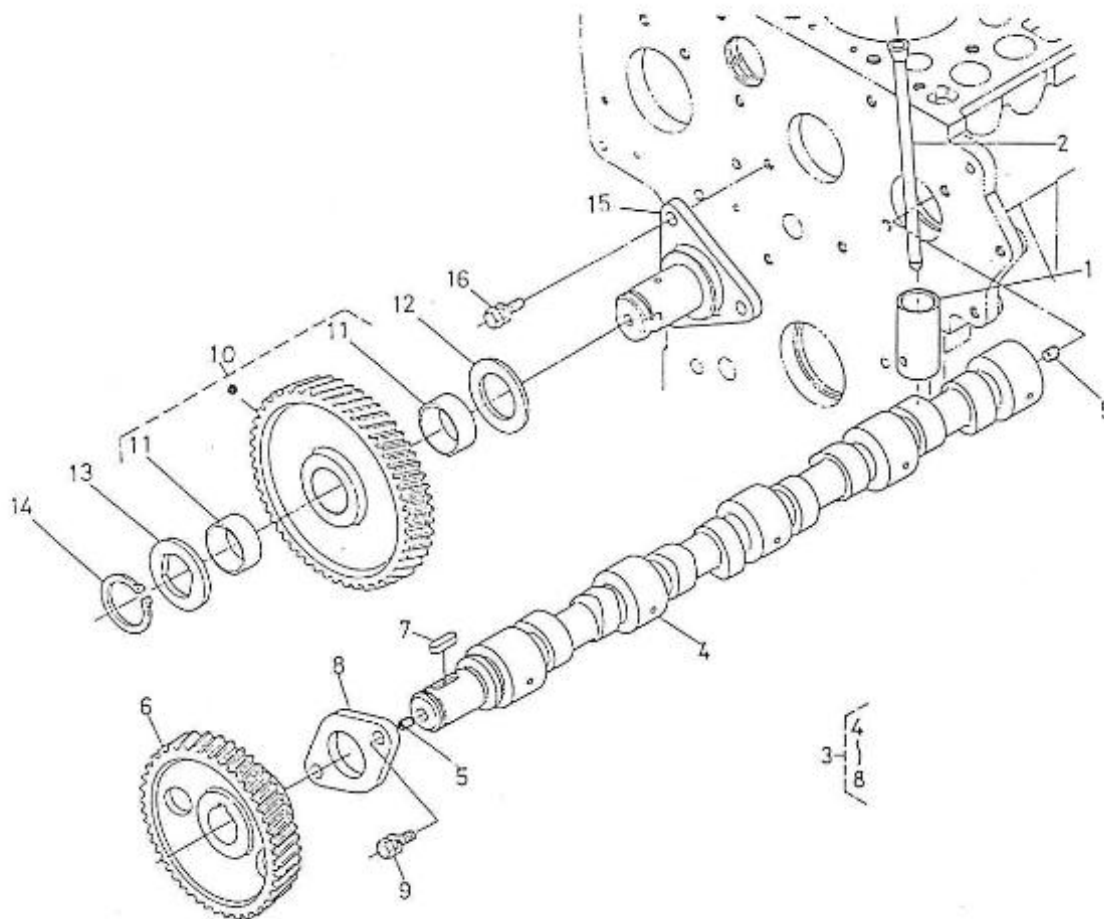

#### 4.190HE STANDARD ENGINE / CYLINDER HEAD

Part number	Item	Désignation article	Quantity
970490901	1	HOOK,ENGINE 2.60-3.90-4.110	1
970490919	2	BOLT,M 8X 16	1
970301935	3	STUD	2
970490903	4	NUT,M 8	2
970490904	5	WASHER,SPRING D 8	2
970301936	6	HEAD,CYLINDER CPL 4.190	1
970301937	7	CAP,FREEZE	12
970301938	8	CAP,FREEZE	1
970490107	9	PLUG,SOCK	2
970301939	10	GUIDE,VALVE INTAKE 4.190	4
970301940	11	GUIDE,VALVE EXHAUST	4
970302398	12	CHAMBER,COMBUSTION	4
970301941	13	BOLT,CYL.HEAD	18
970301944	14	GASKET,CYL:HEAD 4.190	1
970301945	15	SHIM,CYLINDER HEAD 4.190	1
970150915	16	PLUG,CYL.HEAD	1
970150919	17	WASHER,SEAL	1
970302147	18	HOOK,ENGINE 4.190	1

#### 4.190HE STANDARD ENGINE / VALVES AND SPRINGS

Part number	Item	Désignation article	Quantity
970301924	1	VALVE,INTAKE 4.190	4
970302004	2	VALVE,EXHAUST	4
970302005	3	SPRING,VALVE	8
970302006	4	RETAINER,VALVE SPRING	8
970302007	5	COLLET,VALVE SPRING	16
970302008	6	SEAL,VALVE STEM	8
970302009	7	CAP,VALVE	8
970302010	8	SHAFT,ROCKER ARM 4.190	1
970313711	9	SCREW,SET	2
970302012	10	BRACKET,ROCKER ARM	4
970302013	11	STUD	4
970490903	12	NUT,M 8	4
970490904	13	WASHER,SPRING D 8	4
970301933	14	WASHER,PLAIN D 8	4
970302014	15	SCREW,SET	1
970302015	16	WASHER	2
970302016	17	SPRING,ROCKER ARM	3
970302017	18	CIR-CLIP,EXTERNAL	2
970307402	19	ASSY ROCKER ARM	8
970302020	20	BUSHING,ROCKER ARM	8
970302019	21	SCREW,ADJUSTING	8
970302021	22	NUT	8

#### 4.190HE STANDARD ENGINE / CAMSHAFT

Part number	Item	Désignation article	Quantity
970307317	1	TAPPET	8
970302040	2	ROD,PUSH	8
970302041	3	CAMSHAFT,CPL.4.190	1
970302041	4	CAMSHAFT,CPL.4.190	1
970302043	5	SCREW,SET	2
970301966	7	KEY,FEATHER	1
970302045	8	STOPPER,CAMSHAFT	1
970491134	9	BOLT,M 8X 18	2
970302046	10	GEAR,IDLE CPL.	1
970302047	11	BUSHING,IDLE GEAR	2
970302048	12	COLLAR,IDLE GEAR N01	1
970302049	13	COLLAR,IDLE GEAR N02	1
970302050	14	CIR-CLIP,EXTERNAL	1
970302051	15	SHAFT,IDLE GEAR	1
970491134	16	BOLT,M 8X 18	3