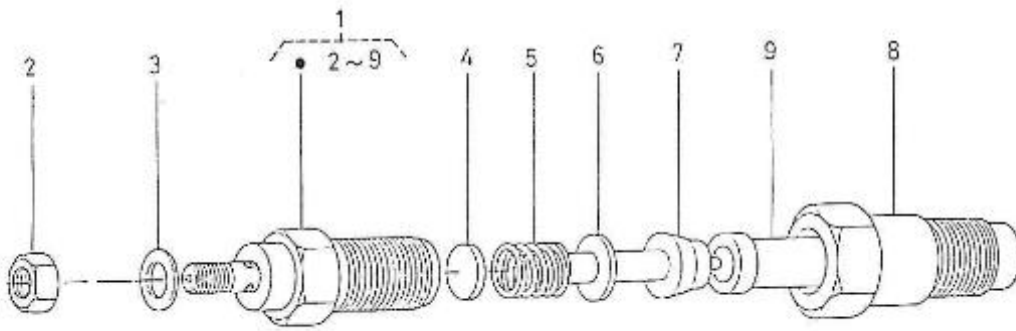

4.190HE STANDARD ENGINE / INJECTION NOZZLE

Part number	Item	Désignation article	Quantity
970152108	1	INJECTOR,CPL.	4
970492153	2	NUT,NOZZLE INJ.	4
970492172	3	WASHER,NOZZLE INJ.	4
970492142	4	SPACER,ADJUSTING NOZZLE STD.	4
970492143	5	SPRING,NOZZLE INJ.	4
970492144	6	PIECE,DISTANCE NOZZLE INJ.	4
970492145	7	ROD,PUSH NOZZLE INJ.	4
970492173	8	NUT,NOZZLE INJ.	4
970492113	9	NOZZLE,INJECTOR	4
970142200	10	SET,SPACER NOZZLE	4