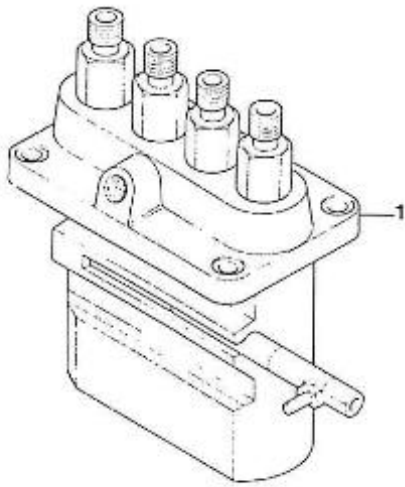

4.190HE STANDARD ENGINE / INJECTION AND FEED PUMPS

Part number	Item	Désignation article	Quantity
970302090	1	PUMP,INJECTION 4.190 CPL	1