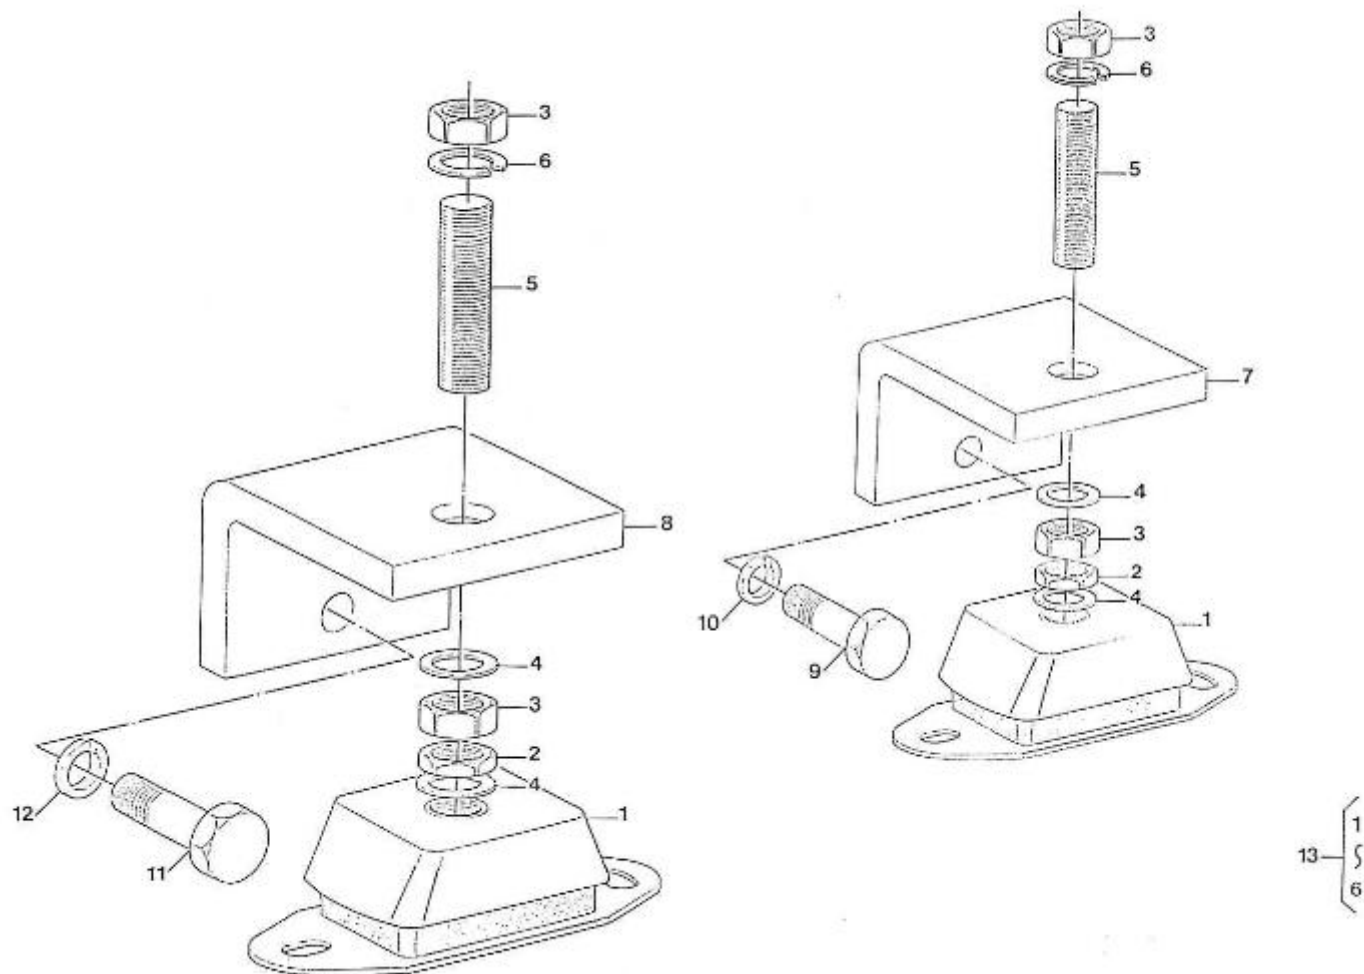

4.190HE STANDARD ENGINE / SUPPORT AND MOUNTING

Part number	Item	Désignation article	Quantity
48190023	1	ELASTICAL MOUNT	4
970639203	2	NUT,M16 LOW	4
970896520	3	NUT	8
970649108	4	WASHER,PLAIN D16	8
970609116	5	STUD,M16X100	4
970649109	6	WASHER,SPRING D16	4
970301704	7	SUPPORT,MOUNT FRONT 4.190	2
970301419	8	SUPPORT,MOUNT REAR	2
970499051	9	BOLT,HEX M10X1,25X 30	4
970119136	10	WASHER,SPRING D10	4
970301736	11	BOLT,HEX M12X1,25X 30	4
970409154	12	WASHER,SPRING D12	4
48190023	13	ELASTICAL MOUNT	4