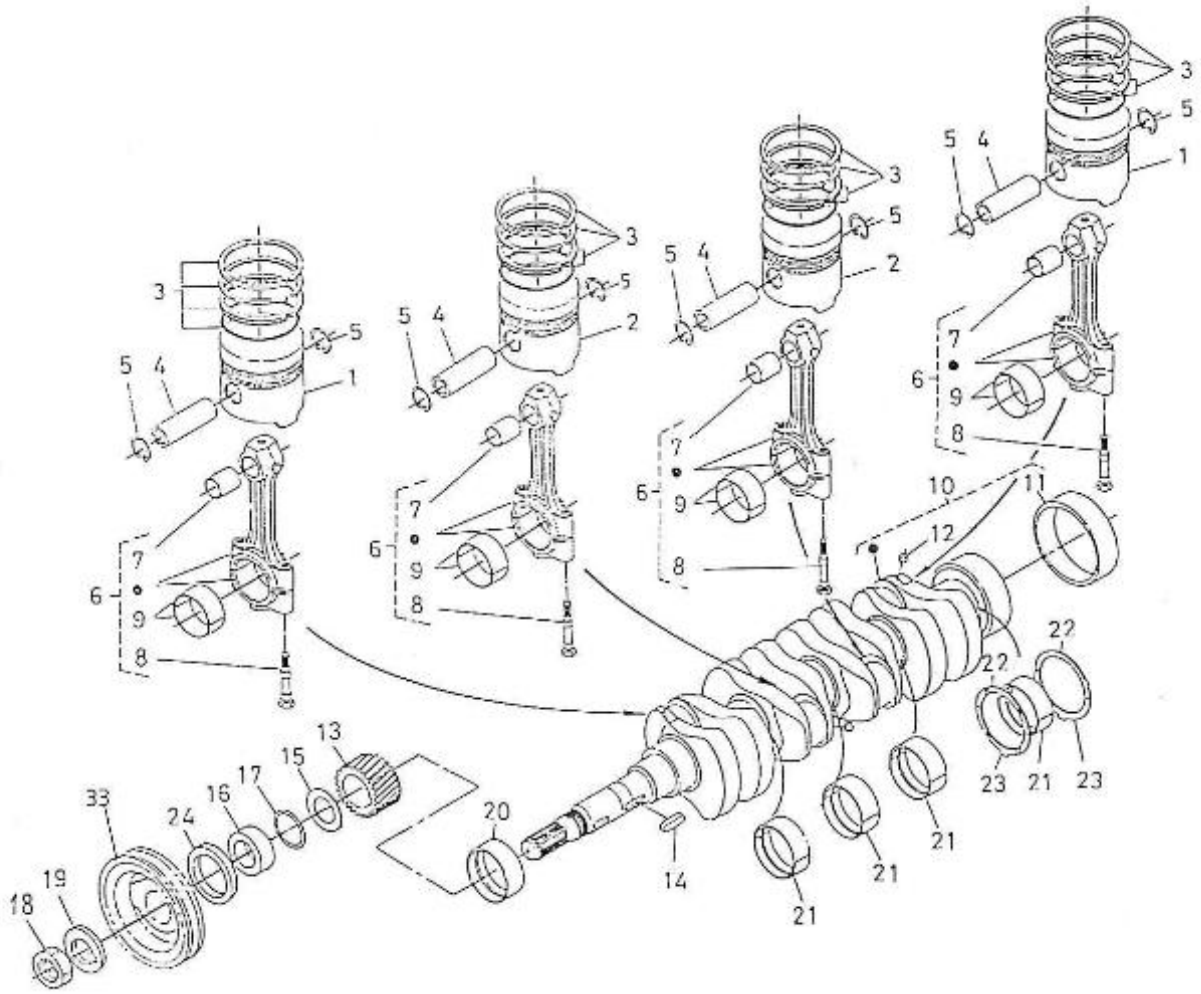

4.190HE STANDARD ENGINE / CRANKSHAFT-PISTONS

Part number	Item	Désignation article	Quantity
970301954	1	PISTON,STD.4.190	2
970302401	2	PISTON,STD.4.190	2
970301955	3	SET,PISTON RING STD.	4
970301956	4	PIN,PISTON	4
970301957	5	CIR-CLIP	8
970301958	6	ROD,CONNECTING CPL.4.190	4
970301959	7	BUSH,CONN.ROD	4
970301934	8	BOLT,CONN.ROD	8
970301960	9	METAL,CONN.ROD	8
970301961	10	CRANKSHAFT,CPL.4.190	1
970301962	11	SLEEVE,CRANKSHAFT	1
970302400	12	BEARING,BALL	4
970301965	13	GEAR,CRANKSHAFT	1
970301966	14	KEY,FEATHER	1
970301967	15	SLINGER,OIL	1
970301968	16	COLLAR,CRANKSHAFT	1
970301969	17	O-RING	1
970301970	18	NUT,CRANKSHAFT	1
970301971	19	WASHER,CRANKSHAFT	1
970301972	20	METAL,CRANKSHAFT 1	1
970301973	21	METAL,CRANKSHAFT 2	8
970301974	22	METAL,SIDE 1	2
970301975	23	METAL,SIDE 2	2
970301976	24	SEAL,OIL	1
970302402	25	PISTON,+0,5	2
970302403	26	PISTON,+0,5	2
970302404	27	SET,PISTON RING +0,5	4
970302405	28	METAL,CONN.ROD +0,2	1
970302406	29	METAL,CRANKSHAFT 1 +0,2	1
970307343	30	METAL,C/SHAFT 2 02	8
970307345	31	METAL,SIDE 1-02	2
970302409	32	METAL,SIDE 2 +0,2	2
970302077	33	PULLEY,CRANKSHAFT 4.190 STD.	1