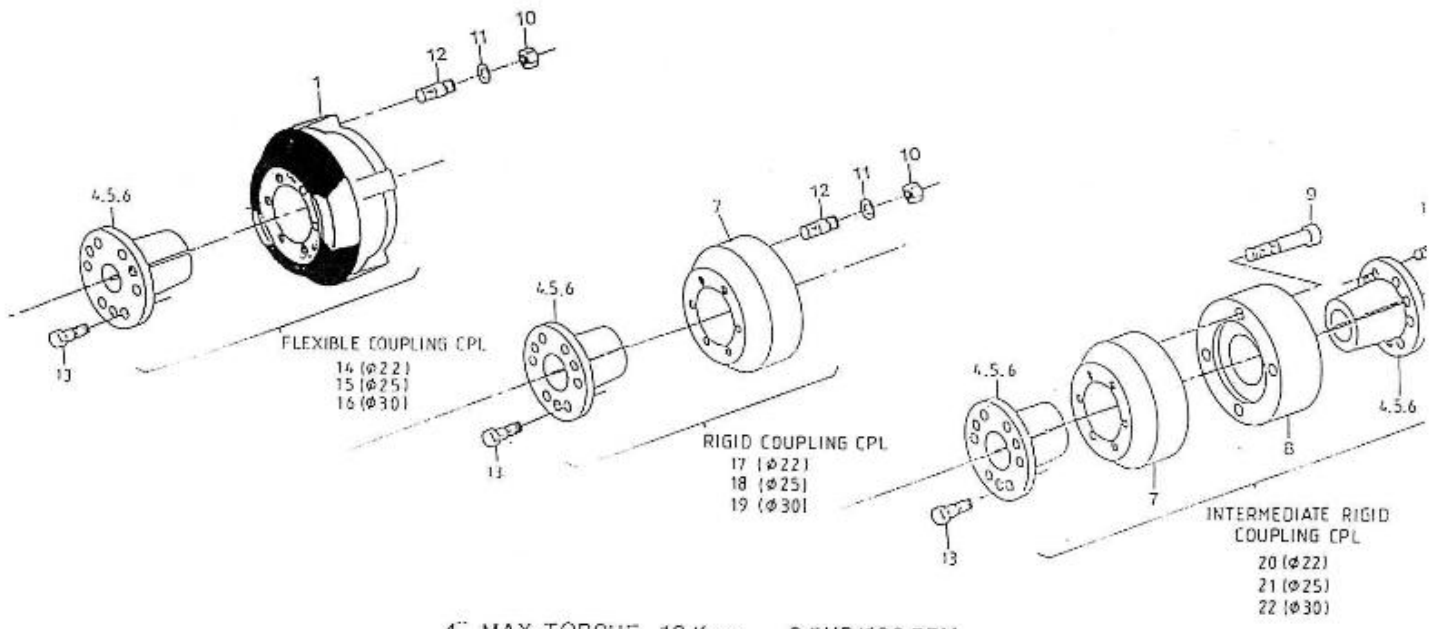

#### 4.190HE STANDARD ENGINE / COUPLING

4" MAX. TORQUE 18 Kgm, 2,5HP/100 RPM

Part number	Item	Désignation article	Quantity
970300733	1	FLEXIBLE COUPLING 4 P	1
970301226	4	""CONE,CLAMPING 4"" 22""	1
970301104	5	""CONE,CLAMPING 4"" 25""	1
970301105	6	""CONE,CLAMPING 4"" 30""	1
970301221	8	COUPLING	1
970609157	9	BOLT,SOCK M10X 55	4
970119143	10	NUT, M10	4
970119136	11	WASHER,SPRING D10	4
970621020	12	STUD,M10X 22	4
970409603	13	BOLT,HEX M 8X 25	6
970307180	14	FLEXIBLE COUPLING	1
970307181	15	FLEXIBLE COUPLING	1
970307182	16	FLEXIBLE COUPLING	1
970307183	17	FLEXIBLE COUPLING	1
970307184	18	FLEXIBLE COUPLING	1
970307185	19	FLEXIBLE COUPLING	1
970307186	20	FLANGE	1
970307187	21	FLANGE	1
970307192	22	SET OF GASKETS	1