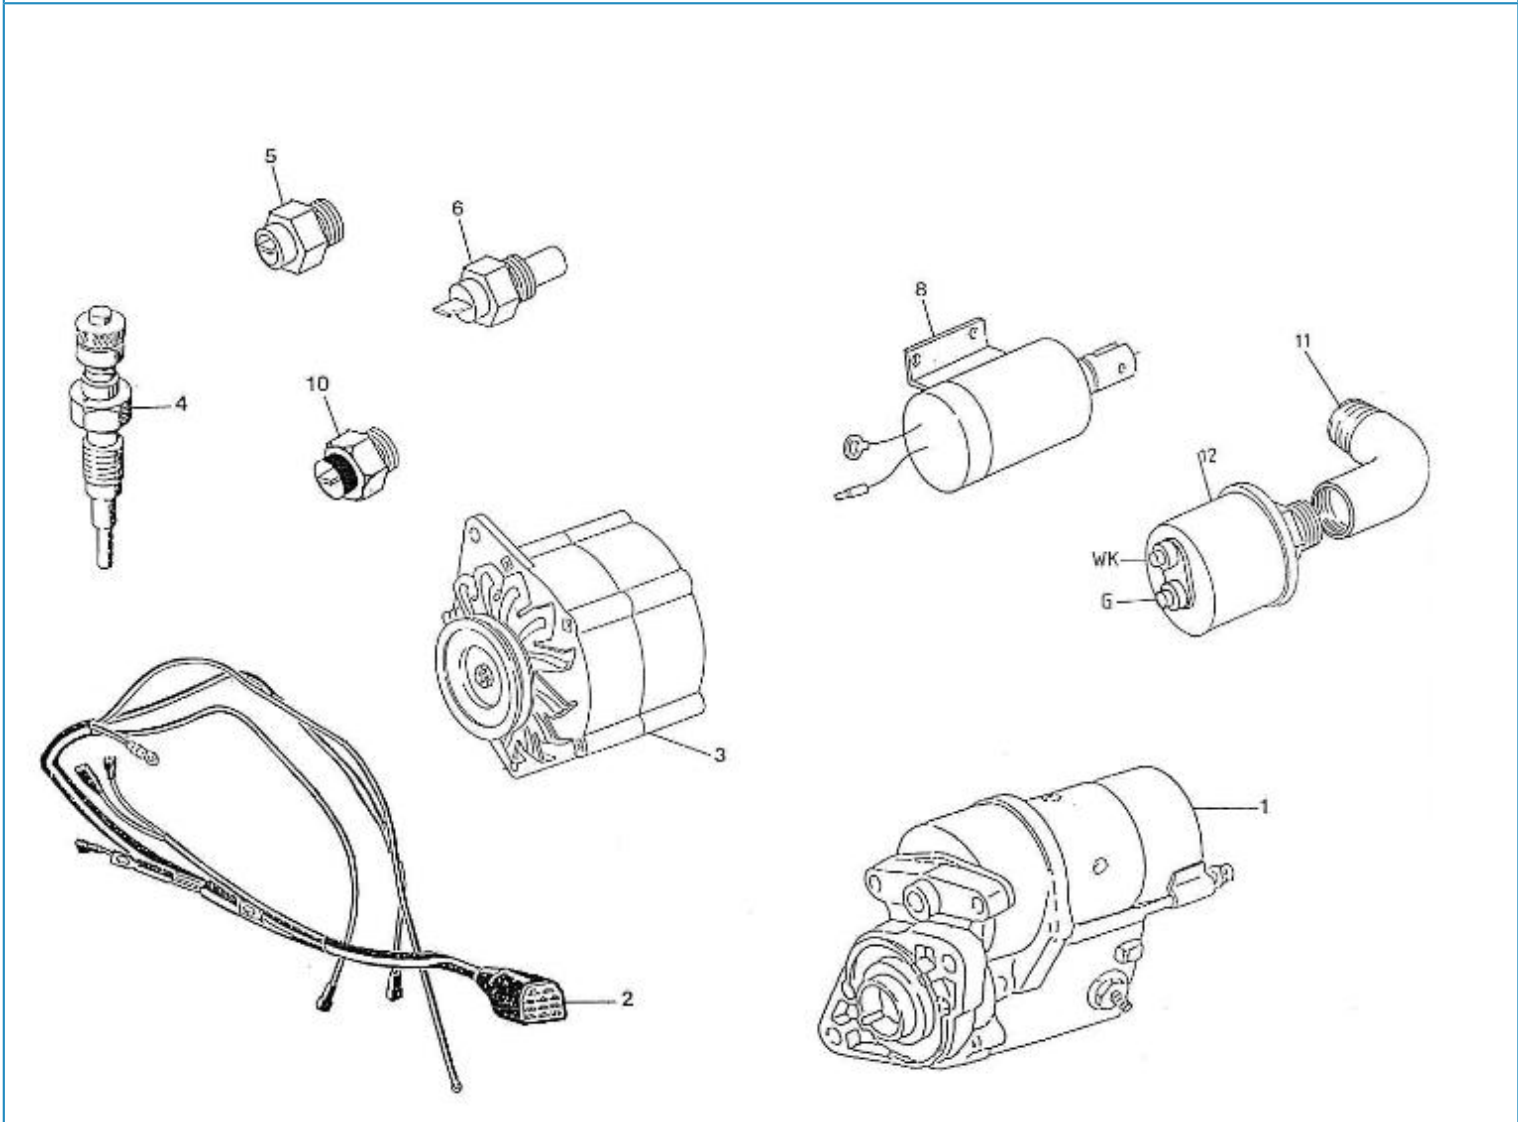

4.190HE STANDARD ENGINE / ELECTRICAL EQUIPMENTS

Part number	Item	Désignation article	Quantity
970302070	1	STARTER,MOTOR 12V 0,8KW	1
970302661D	2	WIRING	1
970302082	4	GLOWPLUG,4.190	1
970851725	5	TEMPERATURE SENDER	1
970851602	6	WATER TEMPERATURE SENDER	1
970301580	8	SOLENOID,12V 4.190	1
970851700	10	SWITCH,OIL	1
970493207	11	ELBOW,1/8X10X1,5MF	1
48201143	12	OIL PRESSURE SENDER	1