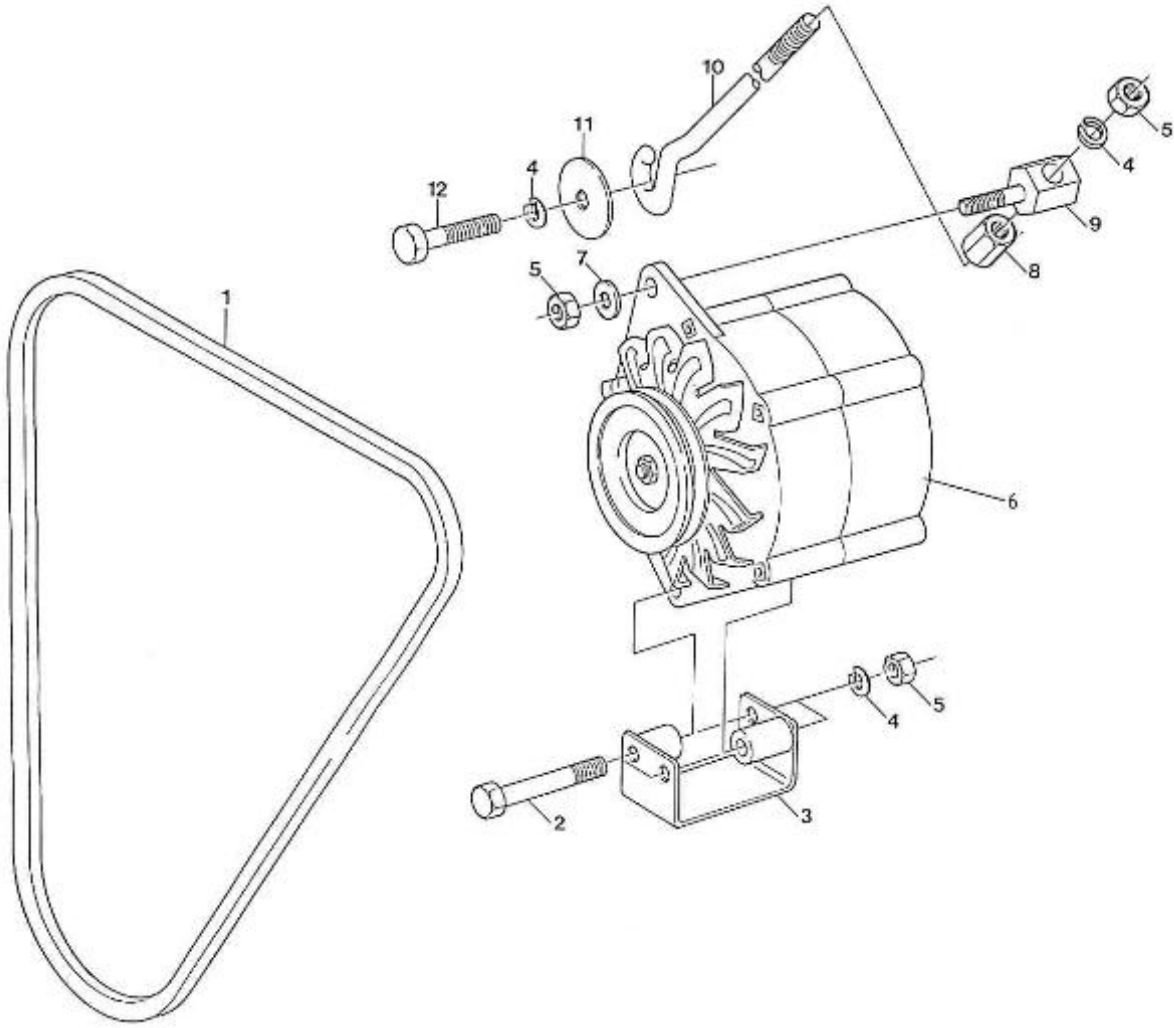

4.190HE STANDARD ENGINE / ALTERNATOR

Part number	Item	Désignation article	Quantity
970307438	1	SUPPORT,ALTERNATOR	1
970301448	1	V-BELT,SPA 1120 LW	1
970307531	2	BOLT	1
970301763	2	REGULATOR,ALTERNATOR 14V-55A	1
970607384	2	BOLT,HEX M 8X 110	2
970039794	3	WASHER	1
970307532	4	NUT	1
970119138	4	WASHER,SPRING D 8	3
970307522	5	ALTERNATOR,14V-60A	1
970027322	5	NUT,M 8	4
970307521	6	PULLEY	1
970307533	7	REGULATOR,ALTERNATOR	1
970119139	7	WASHER,CORRUGATED D8	1
970301448	8	V-BELT,SPA 1120 LW	1
39460924	8	NUT	1
970307437	9	TIGHTENER,V-BELT	1
970301722	9	SUPPORT,TIGHTNER V-BELT	1
970301721	10	TIGHTENER,V-BELT	1
970304050	10	WASHER	1
39620405	11	WASHER	1
970024016	11	BOLT,HEX M 8X 40	1
39160312	12	BOLT	1
970119138	12	WASHER,SPRING D 8	2
970027322	13	NUT,M 8	2
970607384	14	BOLT,HEX M 8X 110	1