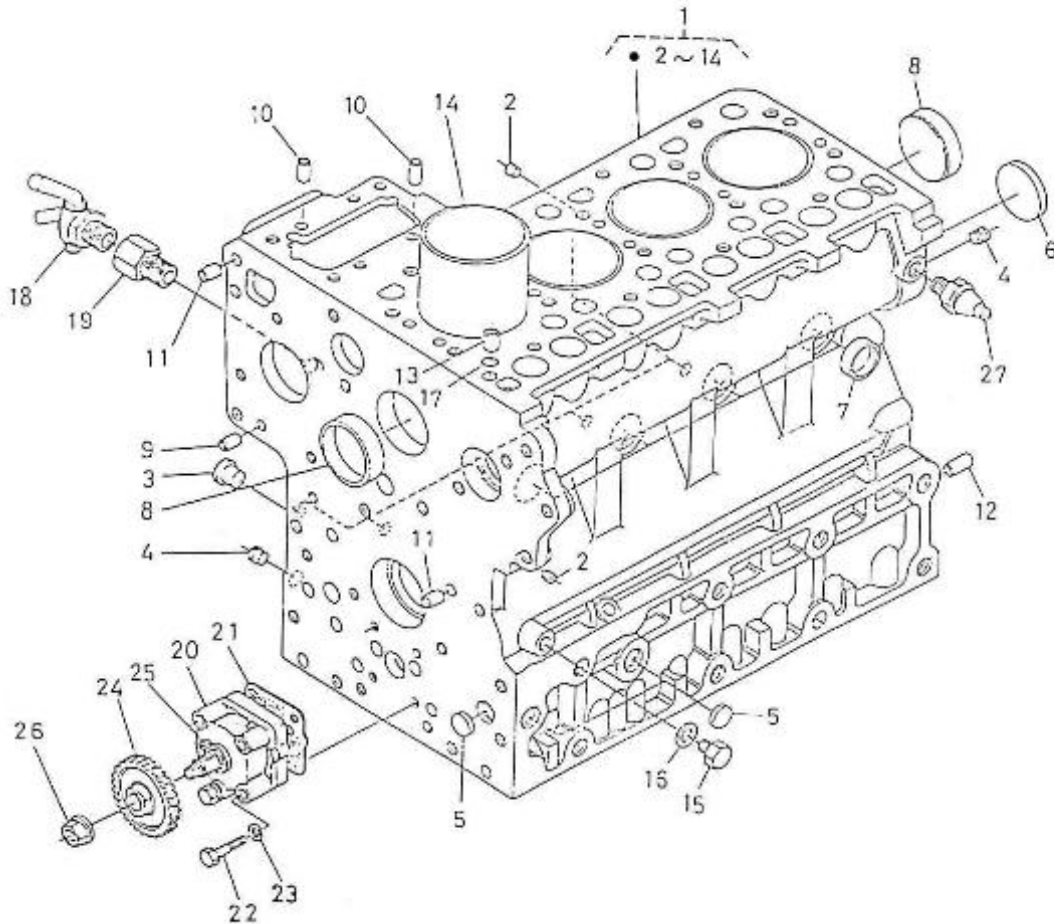

## 4.190HE STANDARD ENGINE / ENGINE BLOCK

Part number	Item	Désignation article	Quantity
970301900	1	CRANKCASE,CPL.4.190	1
970490108	2	PLUG,SOCK	6
970301901	3	PLUG	2
970490109	4	PLUG,SOCK	2
970301903	5	PLUG	3
970301904	6	PLUG,EXPANSION	1
970301905	7	CAP,SEALING	6
970301906	8	CAP,FREEZE	2
970301907	9	PIN,CYLINDRICAL	2
970490122	10	PIN,CYLINDRICAL	2
970301908	11	PIN,CYLINDRICAL	2
970301909	12	PIN,CYLINDRICAL	1
970490112	13	PIN,PIPE	1
970301910	14	LINER,CYLINDER	4
970301912	15	PLUG	1
970491131	16	WASHER,SEAL	1
970490116	17	O-RING	1
970301918	18	TAP,DRAIN	1
970301911	19	NIPPLE,REDUCTION	1
970301913	20	PUMP,OIL CPL.4.190	1
970301914	21	GASKET,OIL PUMP	1
970300276	22	BOLT,HEX M 6X 50	4
970119149	23	WASHER, SPRING D 6	4
970301915	24	GEAR,OIL PUMP DRIVE	1
970493118	25	KEY,FEATHER H-HE	1
970301916	26	NUT	1
970851700	27	SWITCH,OIL	1

#### 4.190HE STANDARD ENGINE / OIL SUMP - OIL PUMP

Part number	Item	Désignation article	Quantity
970301947	1	PAN,OIL 4.190	1
970301948	2	GASKET,OIL PAN 4.190	1
970301949	3	BOLT	24
970490127	4	PLUG, OIL DRAIN	1
970432132	5	GASKET,RING	1
970304102	6	DRAIN OIL PIPE	1
970302421	6	HOSE,OILEXTRACTION 4.190 CPL	1
970301950	8	FILTER,OIL PAN 4.190	1
970490919	9	BOLT,M 8X 16	1
970301951	10	O-RING	1
970302954	11	O-RING	1
970301952	11	DIPSTICK,OIL LEVEL 4.190	1
970300306	12	GASKET,RING D14	2
970432515	13	BOLT,BANJO M14X1,5	1
970300199	14	GASKET,RING D16	1
970302595	15	GUIDE,TUBE OIL DIPSTICK 6.280H	1

#### 4.190HE STANDARD ENGINE / CYLINDER HEAD COVER

Part number	Item	Désignation article	Quantity
970301990	1	PLATE,BREATHER ELEMENT N01	1
970490302	2	HOUSING,BREATHER ELEMENT	1
970490305	3	FILTER,BREATHER ELEMENT	1
970301991	4	SHIELD,OIL BREATHER	1
970490307	5	SCREW,M 5X 10	2
970301993	6	PIPE,BREATHER	1
970301994	7	COVER,CYLINDER HEAD 4.190	1
970301995	8	GASKET,COVER CYL:HEAD 4.190	1
970301996	9	NUT,CAP	4
970491131	10	WASHER,SEAL	4
970490510	11	CAP,FILLING OIL	1
970490511	12	O-RING	1