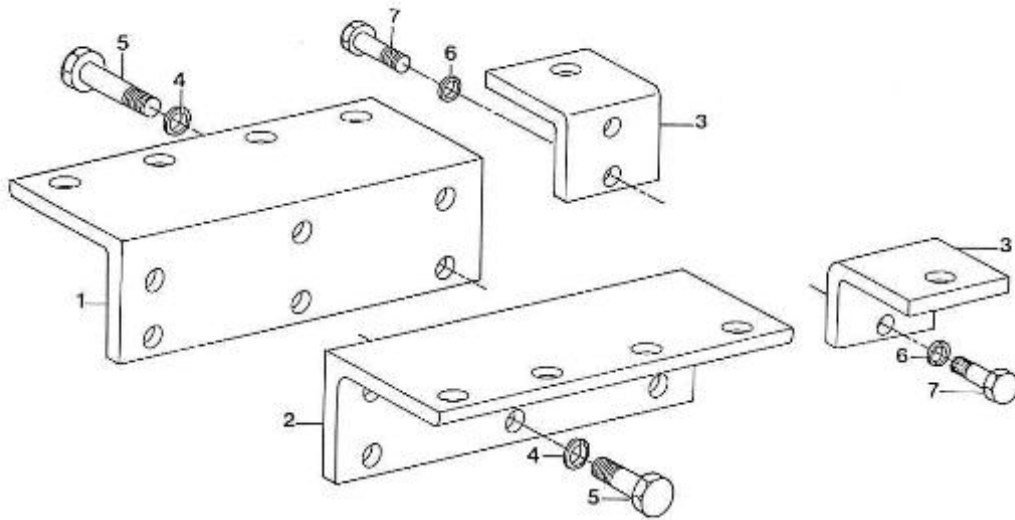

4.190HE STANDARD ENGINE / FIXE SUPPORTS

Part number	Item	Désignation article	Quantity
970301419	3	SUPPORT,MOUNT REAR	2
970409154	4	WASHER,SPRING D12	12
970301736	5	BOLT,HEX M12X1,25X 30	12
970119136	6	WASHER,SPRING D10	4
970499051	7	BOLT,HEX M10X1,25X 30	4