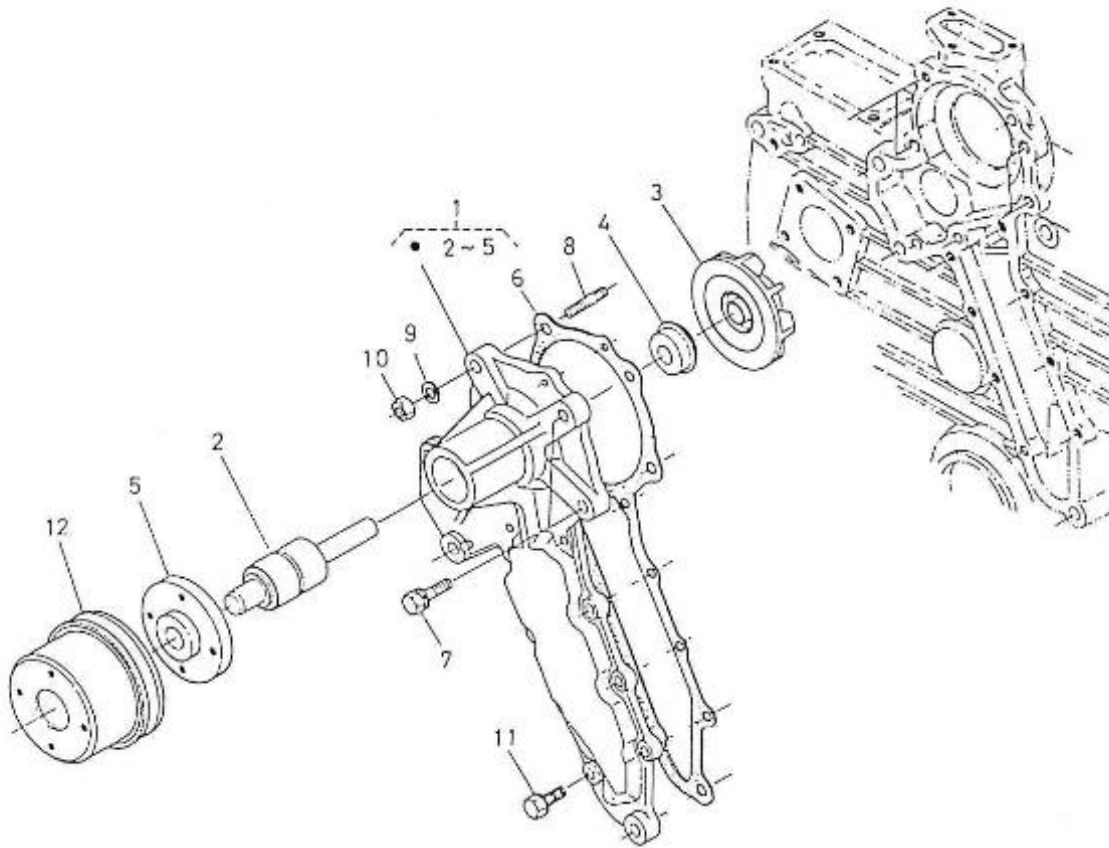

4.190HE STANDARD ENGINE / FRESH WATER PUMP

Part number	Item	Désignation article	Quantity
970302110	1	PUMP,F/WATER CPL.4.190	1
970302109	2	BEARING,SHAFT W/PUMP	1
970302111	3	IMPELLER,F/WATER PUMP 4.190	1
970302112	4	SEAL,MECHANICAL F/W.PUMP	1
970302113	5	FLANGE,F/WATER PUMP	1
970302117	6	GASKET,WATER PUMP 4.190	1
970301986	7	BOLT,M 8X 28	2
970302118	8	STUD	2
970490904	9	WASHER,SPRING D 8	2
970490903	10	NUT,M 8	2
970490119	11	BOLT,M 6X 18	8
970302116	12	PULLEY,WATER PUMP 4.190	1