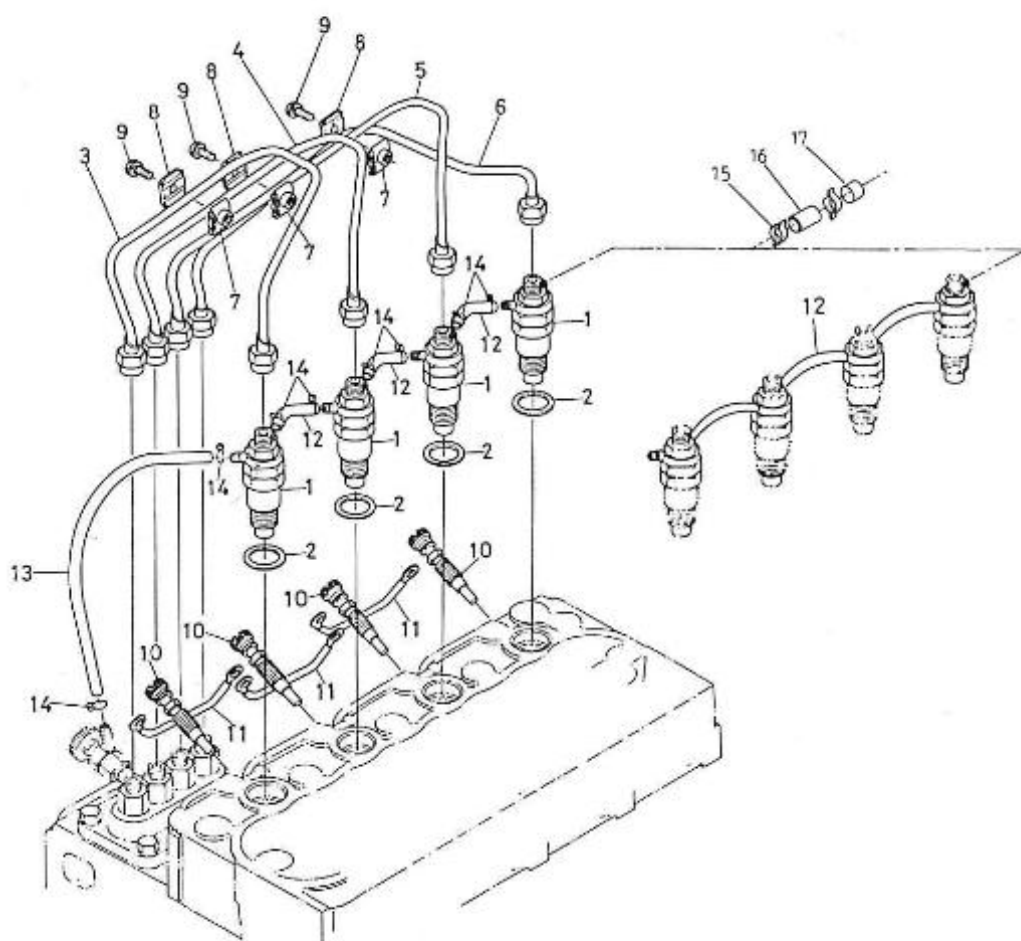

#### 4.190HE STANDARD ENGINE / OIL SUMP - OIL PUMP

Part number	Item	Désignation article	Quantity
970301947	1	PAN,OIL 4.190	1
970301948	2	GASKET,OIL PAN 4.190	1
970301949	3	BOLT	24
970490127	4	PLUG, OIL DRAIN	1
970432132	5	GASKET,RING	1
970304102	6	DRAIN OIL PIPE	1
970302421	6	HOSE,OILEXTRACTION 4.190 CPL	1
970301950	8	FILTER,OIL PAN 4.190	1
970490919	9	BOLT,M 8X 16	1
970301951	10	O-RING	1
970302954	11	O-RING	1
970301952	11	DIPSTICK,OIL LEVEL 4.190	1
970300306	12	GASKET,RING D14	2
970432515	13	BOLT,BANJO M14X1,5	1
970300199	14	GASKET,RING D16	1
970302595	15	GUIDE,TUBE OIL DIPSTICK 6.280H	1

#### 4.190HE STANDARD ENGINE / CAMSHAFT INJECTION PUMP

Part number	Item	Désignation article	Quantity
970302092	1	CAMSHAFT,FUEL CPL.4.190	1
970302092	2	CAMSHAFT,FUEL CPL.4.190	1
970312500	3	BEARING, BALL	1
970302095	4	GEAR,INJ.PUMP	1
970312501	5	KEY, FEATHER	1
970302097	6	CIR-CLIP,EXTERNAL	1
970302098	7	SLEEVE,GOVERNOR	1
970302099	8	CIR-CLIP,GOVERNOR SLEEVE	1
970303929	9	CASE,GOVERNOR BALL	1
970492130	10	BEARING,BALL FUEL CAMSHAFT	39
970302100	11	CIR-CLIP,GOVERNOR BALL CASE	1
970302101	12	BEARING,BALL	7
970302103	13	GUIDE,GOVERNOR	1
970302104	14	PIN,RIVET	7
970302105	15	BEARING,CASE	1
970302106	16	STOPPER,FUEL CAMSHAFT	1
970490919	17	BOLT,M 8X 16	2

#### 4.190HE STANDARD ENGINE / INJECTION NOZZLES AND PIPES

Part number	Item	Désignation article	Quantity
970152108	1	INJECTOR,CPL.	4
970492109	2	GASKET,RING INJECTORS	4
970302078	3	LINE,FUEL CYL.N01 4.190	1
970302079	4	LINE,FUEL CYL.N02 4.190	1
970302080	5	LINE,FUEL CYL.N03 4.190	1
970302081	6	LINE,FUEL CYL.N04 4.190	1
970142114	7	CLAMP,FUEL LINES 1+2	3
970142115	8	CLAMP,FUEL-LINES 1+2	3
970492118	9	SCREW,M 5X 20 ROUND HEAD	3
970302082	10	GLOWPLUG,4.190	4
970302083	11	CABLE,GLOWPLUG	3
970302084	12	PIPE,FUEL OVERFLOW N01 CPL.	1
970302085	13	PIPE,FUEL OVERFLOW N02	1
970492305	14	CLAMP,HOSE	8
970310171	15	CLAMP	2
32805001	16	HOSE	1