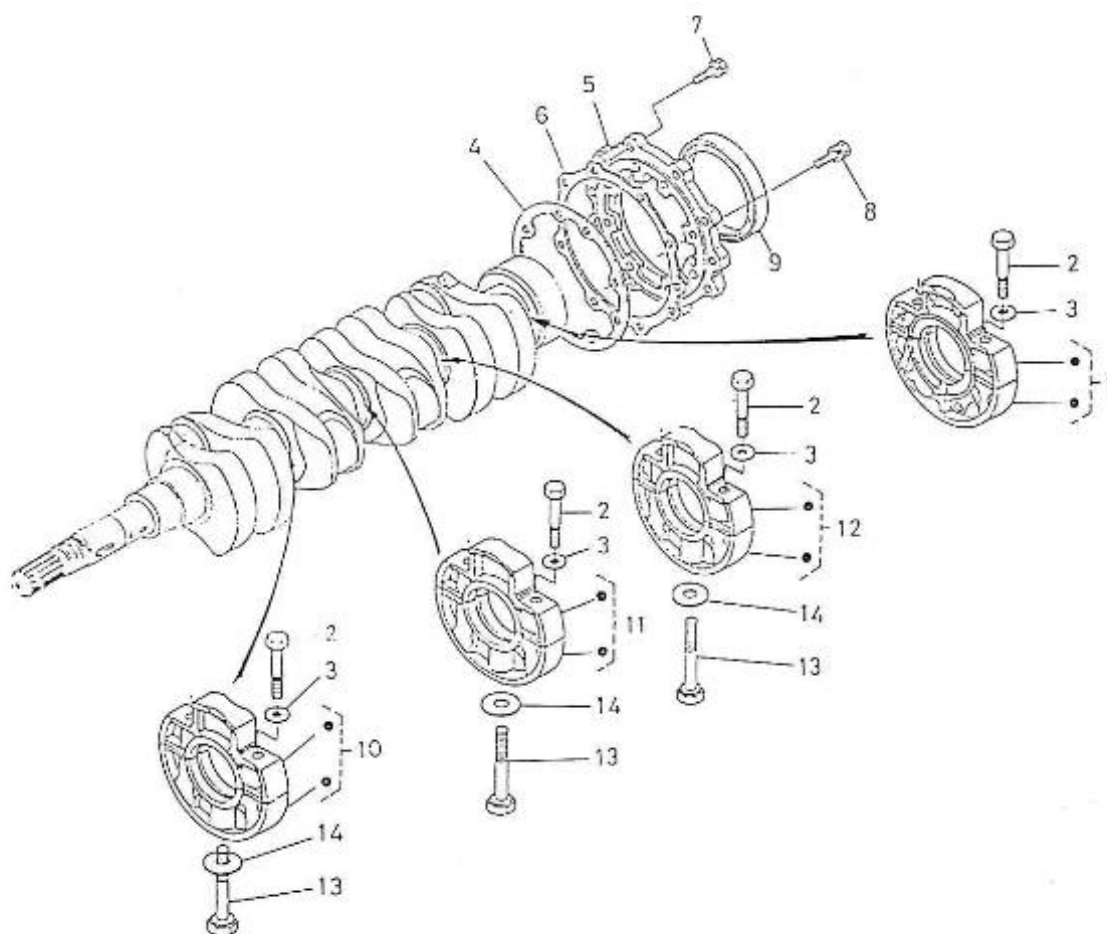

4.190HE STANDARD ENGINE / CRANKSHAFT-BEARINGS

Part number	Item	Désignation article	Quantity
970301980	1	BEARING,MAIN ASSY 4.190-6.280	1
970301981	2	BOLT,BEARING CASE N01	8
970301982	3	WASHER,PLAIN	8
970301983	4	GASKET,BEARING COVER	1
970301984	5	COVER,BEARING	1
970301985	6	GASKET,BEARING COVER	1
970147402	7	BOLT,M 8X 25	8
970301986	8	BOLT,M 8X 28	8
970301987	9	SEAL,OIL	1
970301989	11	BEARING,MAIN ASSY N02 4.190	1
970301977	12	BEARING,MAIN ASSY N03 4.190	1
970307316	13	BOLT,BEARING CASE	3
970301979	14	WASHER,PLAIN	3