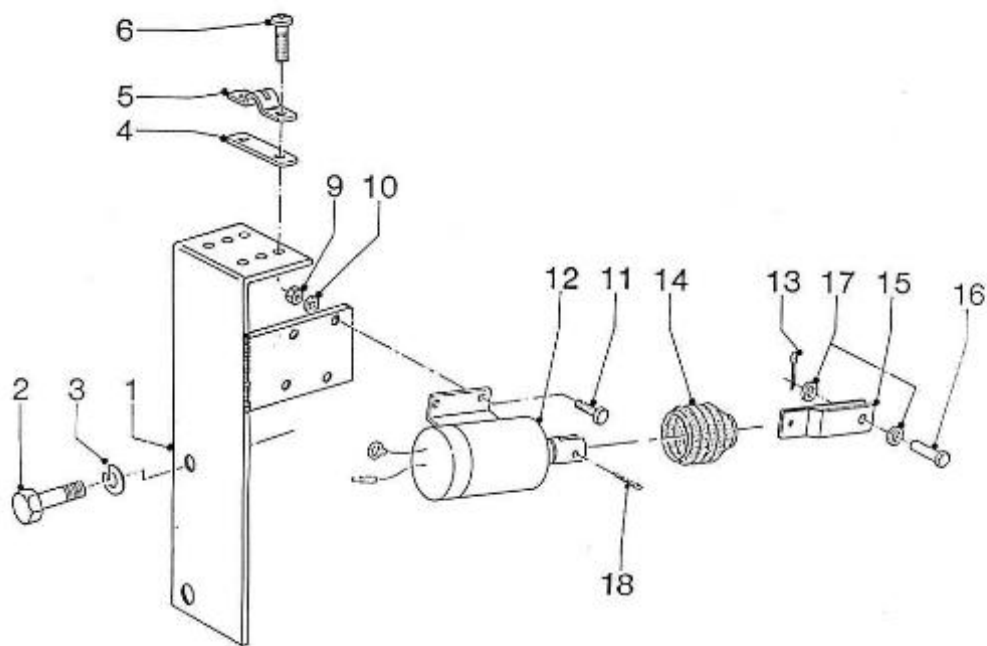

4.190HE STANDARD ENGINE / ELECTRICAL STOP

Part number	Item	Désignation article	Quantity
970302067	2	BOLT,M10X 70	2
970302068	3	WASHER,SPRING D10	2
QCC33014TF	4	COUNTER PLATE 33/43C	1
QCC33010TF	5	THREADING COLLAR JACKET 33C	1
970300317	6	BOLT,HEX M 5X 16	2
970301580	12	SOLENOID,12V 4.190	1
970635106	13	PIN,COTTER 2X20 SST	1
970302157	14	BELLOWS,STOP SOLENOID	1
970301579	15	LEVER,STOP 4.190	1
970635253	16	PIN,ELEC STOP FORK	1
970635459	17	WASHER,PLAIN D 6	2
970302265	18	PIN,COTTER 3,2X20	1