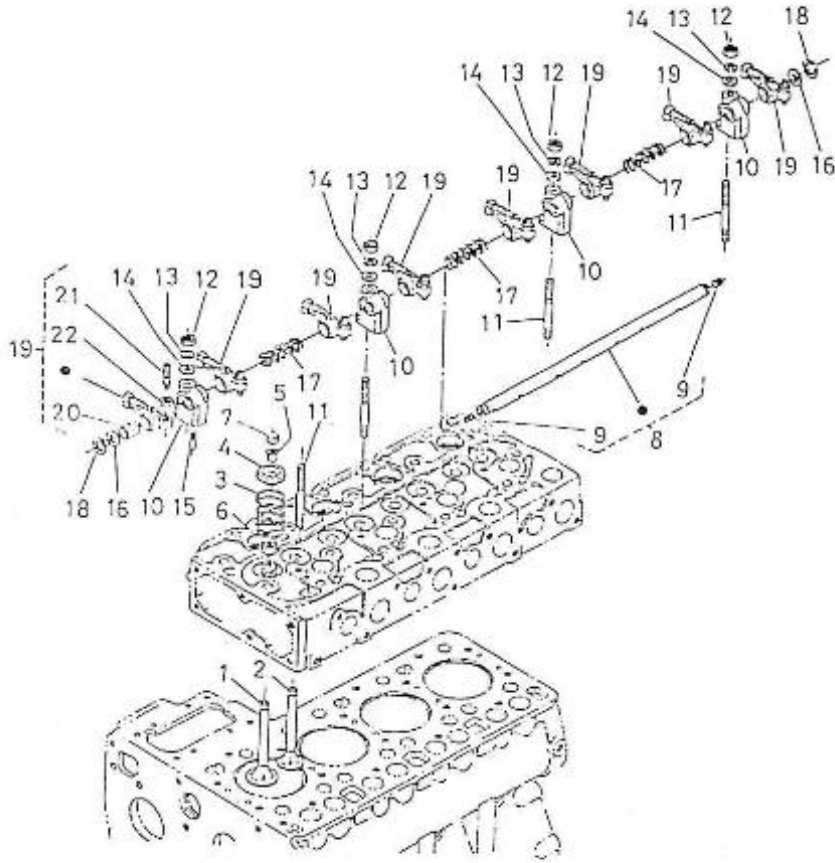

4.190HE STANDARD ENGINE / VALVES AND SPRINGS

Part number	Item	Désignation article	Quantity
970301924	1	VALVE,INTAKE 4.190	4
970302004	2	VALVE,EXHAUST	4
970302005	3	SPRING,VALVE	8
970302006	4	RETAINER,VALVE SPRING	8
970302007	5	COLLET,VALVE SPRING	16
970302008	6	SEAL,VALVE STEM	8
970302009	7	CAP,VALVE	8
970302010	8	SHAFT,ROCKER ARM 4.190	1
970313711	9	SCREW,SET	2
970302012	10	BRACKET,ROCKER ARM	4
970302013	11	STUD	4
970490903	12	NUT,M 8	4
970490904	13	WASHER,SPRING D 8	4
970301933	14	WASHER,PLAIN D 8	4
970302014	15	SCREW,SET	1
970302015	16	WASHER	2
970302016	17	SPRING,ROCKER ARM	3
970302017	18	CIR-CLIP,EXTERNAL	2
970307402	19	ASSY ROCKER ARM	8
970302020	20	BUSHING,ROCKER ARM	8
970302019	21	SCREW,ADJUSTING	8
970302021	22	NUT	8