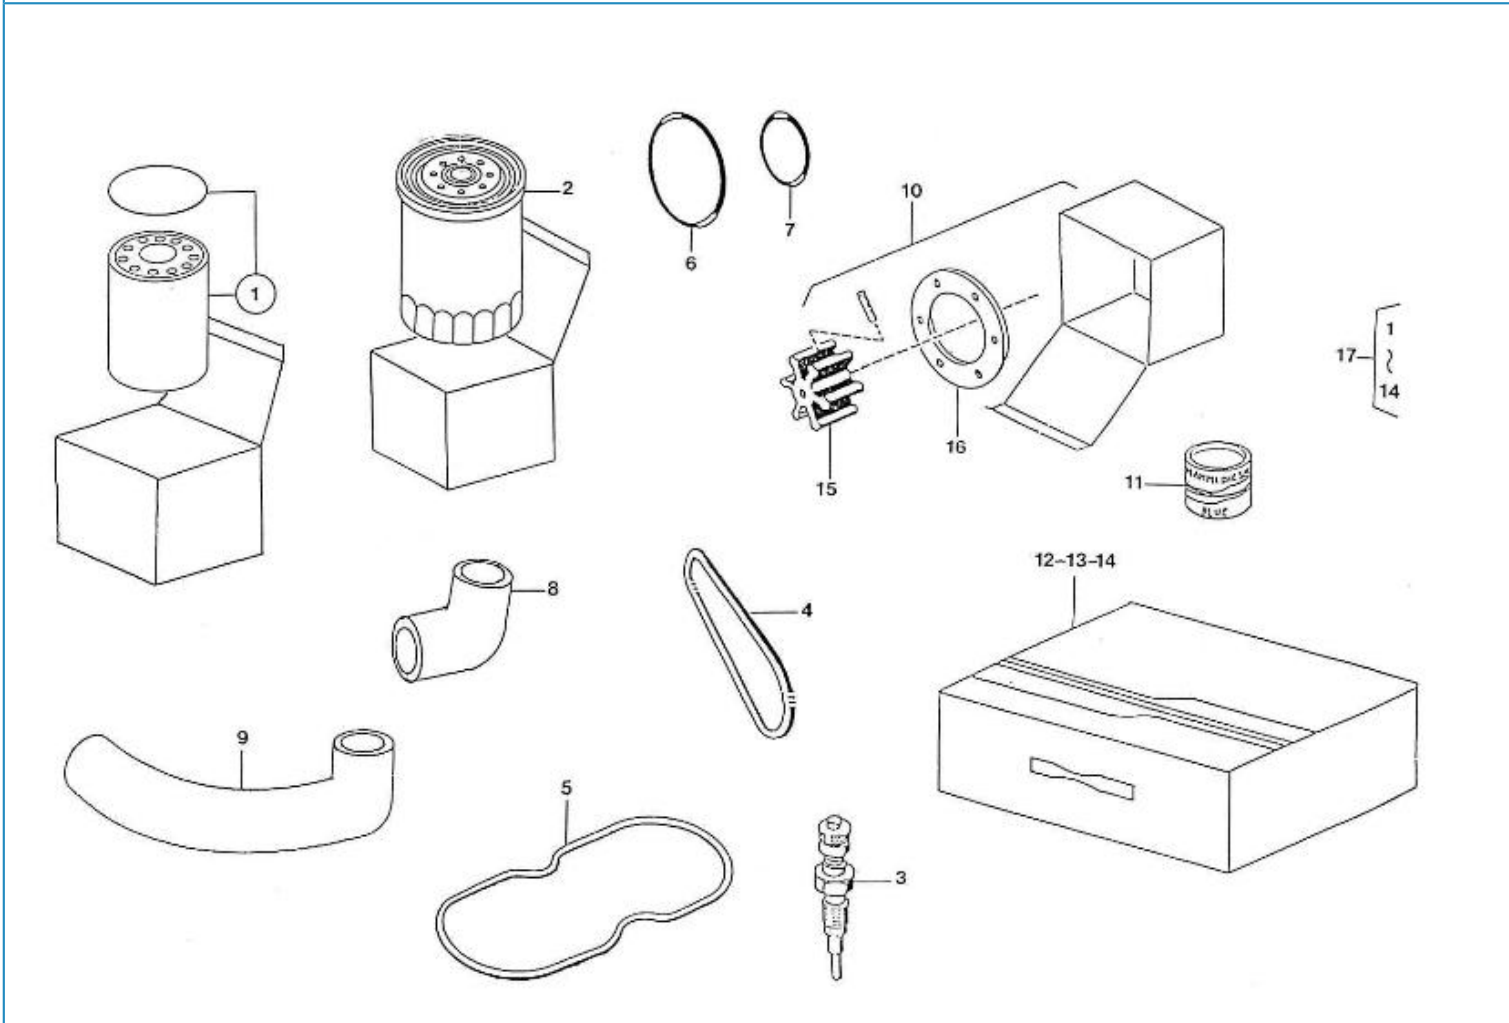

4.190HE STANDARD ENGINE / MAINTENANCE KIT

Part number	Item	Désignation article	Quantity
970622350	1	FILTER,FUEL	1
970603003	2	FILTER,ELEMENT OIL 4.180/90	1
970302082	3	GLOWPLUG,4.190	1
970301448	4	V-BELT,SPA 1120 LW	1
970301995	5	GASKET,COVER CYL:HEAD 4.190	1
970301719	6	O-RING,68,00X4,00	2
970154025	7	O-RING,28,17X3,53	1
970301713	8	HOSE,ELBOW COVER HEATEX.4.190	1
970301718	9	HOSE,WATER RETURN D32-34	1
970604591	10	SET,IMPELLER W/PUMP 4.110-190-	1
970301521	11	PAINT,NANNI BLUE 125CC	1
970310008	12	CASE	1
970301347	13	INSERT,CASE	1
970301348	14	INSERT,CASE BOTTOM	1
970604530	15	IMPELLER,WATER PUMP F 5B/-9	1
970604529	16	GASKET,F5B	1