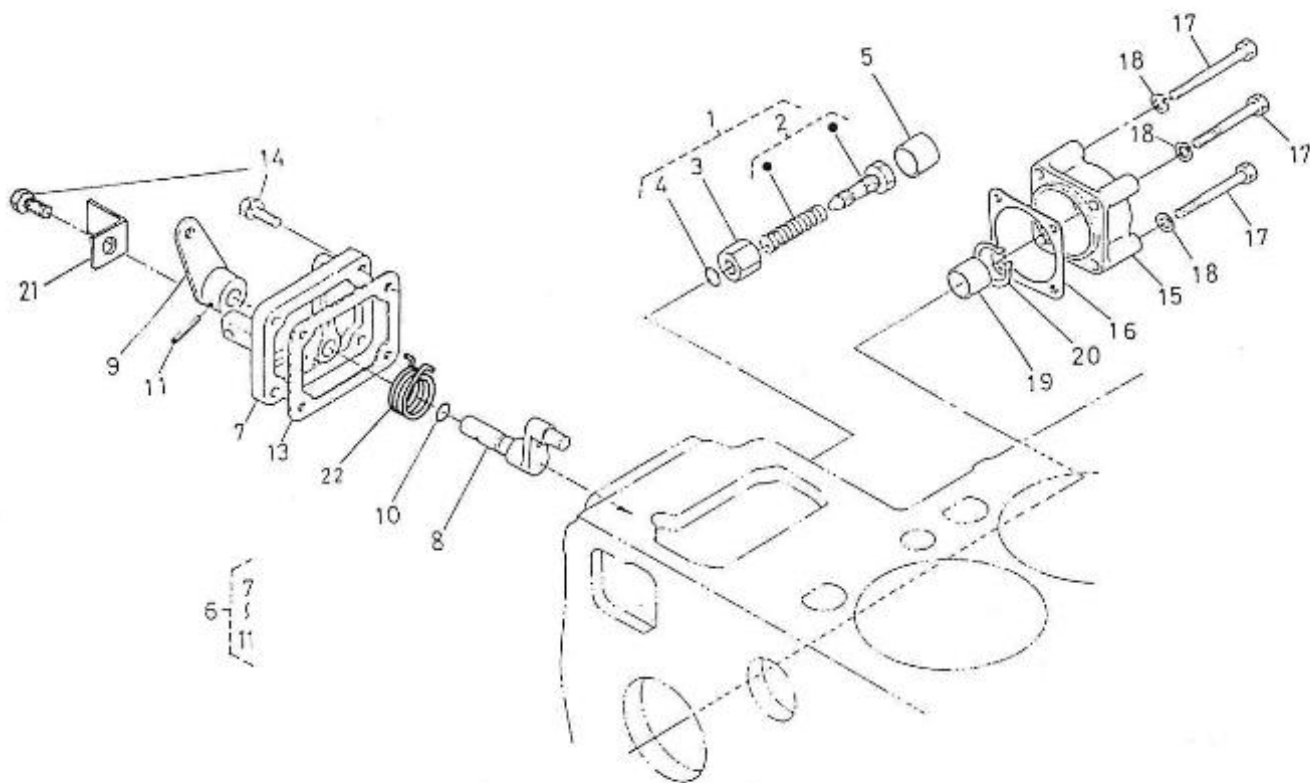

4.190HE STANDARD ENGINE / REGULATOR ADJUSTMENT

Part number	Item	Désignation article	Quantity
970302053	1	BOLT,ADJ.CPL.	1
970302053	2	BOLT,ADJ.CPL.	1
970302056	3	NUT	1
970302057	4	O-RING	1
970302069	5	CAP	1
970302058	6	LEVER,ENGINE STOP CPL.	1
970302059	7	COVER,INJ.PUMP	1
970302060	8	SHAFT,LEVER	1
970302061	9	LEVER,ENGINE STOP	1
970141303	10	O-RING, GOVERNOR	1
970151130	11	PIN,SPRING RETAINER	1
970310448	13	GASKET,PUMP COVER NA	1
970490143	14	BOLT,M 6X 18	4
970302063	15	COVER,FUEL CAMSHAFT	1
970302067	17	BOLT,M10X 70	4
970302068	18	WASHER,SPRING D10	4
970302064	19	BUSHING,COVER CAMSHAFT	1
970302066	20	CIR-CLIP,EXTERNAL	1
970302571	21	SUPPORT,ACC.CONTROL H/HE	1
970151131	22	SPRING,INJ.PUMP	1